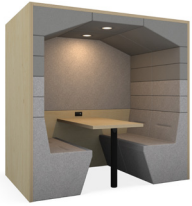

Slab sides
USL

Slab sides, buttoned
USB

Ribbed sides
URI

Ribbed sides, buttoned
URB

Clad options

1 1/2" Clad
C36

2 1/4" Clad (ply only)
C54

1 1/2" Ceiling infill
I36