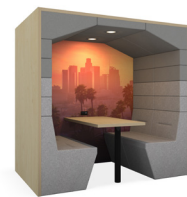

Size options

2 seater
2PS

4 seater
4PS

6 seater
6PS

Back options

Upholstered back
BKU

Printed Graphics
BKP

Upholstery options

Slab sides
USL

Slab sides, buttoned
USB

Ribbed sides
URI

Ribbed sides, buttoned
URB

Clad options

1 1/2" Clad
C36

2 1/4" Clad (ply only)
C54

1 1/2" Ceiling infill
I36