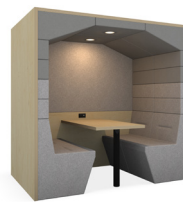

Size options

2 seater
2PS

4 seater
4PS

6 seater
6PS

Back options

Upholstered back
BKU

Printed Graphics
BKP

Upholstery options

Slab sides
USL

Slab sides, buttoned
USB

Ribbed sides
URI

Ribbed sides, buttoned
URB

Clad options

1 1/2" Clad
C36

2 1/4" Clad (ply only)
C54

1 1/2" Ceiling infill
I36