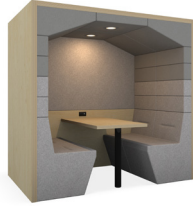

Slab sides
USL

Slab sides, buttoned
USB

Ribbed sides
URI

Ribbed sides, buttoned
URB

Clad options

1 1/2" Clad
C36

2 1/4" Clad (ply only)
C54

1 1/2" Ceiling infill
I36