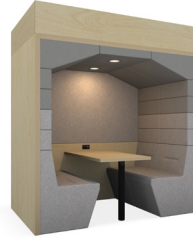

Slab sides
USL

Slab sides, buttoned
USB

Ribbed sides
URI

Ribbed sides, buttoned
URB

Clad options

1 1/2" Clad
C36

2 1/4" Clad (ply only)
C54

1 1/2" Ceiling infill
I36