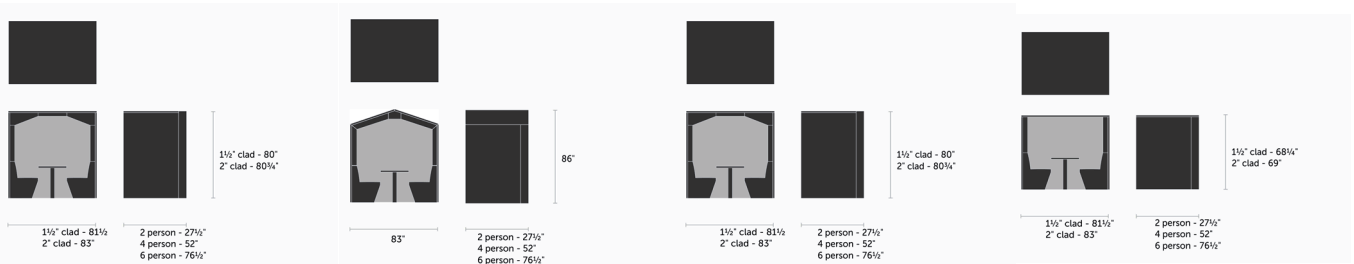

Clad options

Clad material

Dimensions

Flat roof (square)

Pitched roof

Flat roof (arch)

Banquette