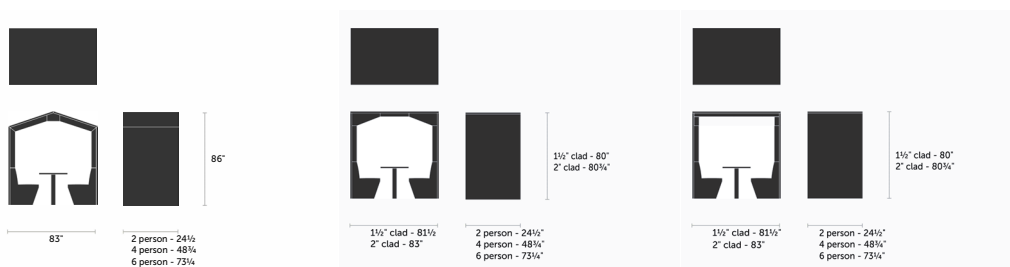

Pitched roof backless

Flat roof (arch) backless

Flat roof (square) backless