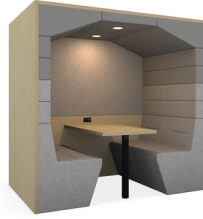

Railway Carriage

Spacestor®

Railway Carriage

The Railway carriage is an innovative modular meeting pod reinventing the modern workspace. Fully customizable, it's innovative design enhances efficiency, creativity and feel-good factor in your workspace.

Style

Flat roof (square)
RWP-FSB

Pitched roof
RWP-PIB

Flat roof (arch)
RWP-FAB

Banquette
RWP-BAB

Pitched roof backless
RWP-PIO

Flat roof (arch) backless
RWP-FAO

Flat roof (square) backless
RWP-FSO