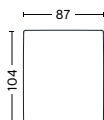

OTTOMAN S / ART. S02

WIDTH / 87 cm / 34.25"

DEPTH / 104 cm / 40.94"

HEIGHT / 37 cm / 14.57"