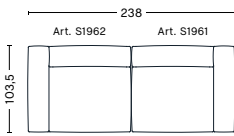

L2: Extreme use - Loading according to Test severity L2.

DOWNLOADS

Packshots and lifestyle photos, 2D / 3D files, care and maintenance instructions, test certificates, product fact sheets, and product presentations are available in our Image Bank at hay.com.

[Link to downloads.](#)

DIMENSIONS / MAGS SOFT COMBINATIONS

2,5 SEATER COMB. 1

WIDTH / 238 cm / 93.7"
DEPTH / 103,5 cm / 40.75"
HEIGHT / 67 cm / 26.38"
SEAT HEIGHT / 37 cm / 14.57"

3 SEATER COMB. 1

WIDTH / 278,5 cm / 109.65"
DEPTH / 103,5 cm / 40.75"
HEIGHT / 67 cm / 26.38"
SEAT HEIGHT / 37 cm / 14.57"

2,5 SEATER COMB. 3 / LEFT

WIDTH / 256,5 cm / 100.98"
DEPTH / 103,5/135,5 cm / 40.75/53.34"
HEIGHT / 67 cm / 26.38"
SEAT HEIGHT / 37 cm / 14.57"

2,5 SEATER COMB. 3 / RIGHT

WIDTH / 256,5 cm / 100.98"
DEPTH / 103,5/135,5 cm / 40.75/53.34"
HEIGHT / 67 cm / 26.38"
SEAT HEIGHT / 37 cm / 14.57"