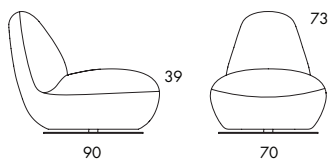

O50 27 kg | 0.9 m³/pc

O50A 31 kg | 0.9 m³/pc

O52 26 kg | 0.9 m³/pc

O52A 30 kg | 0.9 m³/pc

EASY CHAIR. Steel frame with no-sag springs. Moulded polyurethane foam padding with fabric or leather cover. Standard version has a steel swivel base with auto return painted as per cc. 2a in grey textured finish. Alternative chrome-plated steel frame (chrome III).

O50 27 kg | 0.9 m³/pc

	O50
Seat height	39
Overall height	105
Overall width	70
Seat depth	53
Overall depth	90
Weight, kg	27
Cbm	0.9

O50A 31 kg | 0.9 m³/pc

	O50A
Seat height	39
Overall height	105
Overall width	79
Seat depth	53
Overall depth	90
Weight, kg	31
Cbm	0.9

O52 26 kg | 0.9 m³/pc

	O52
Seat height	39
Overall height	73
Overall width	70
Seat depth	53
Overall depth	90
Weight, kg	26
Cbm	0.9

O52A 30 kg | 0.9 m³/pc

	O52A
Seat height	39
Overall height	73
Overall width	79
Seat depth	53
Overall depth	90
Weight, kg	30
Cbm	0.9