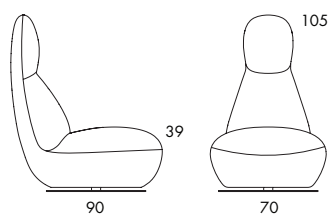

O50 27 kg | 0.9 m³/pc

O50A 31 kg | 0.9 m³/pc

O52 26 kg | 0.9 m³/pc

O52A 30 kg | 0.9 m³/pc

EASY CHAIR. Steel frame with no-sag springs. Moulded polyurethane foam padding with fabric or leather cover. Standard version has a steel swivel base with auto return painted as per cc. 2a in grey textured finish. Alternative chrome-plated steel frame (chrome III).

O50 27 kg | 0.9 m³/pc

	O50
Seat height	39
Overall height	105
Overall width	70
Seat depth	53
Overall depth	90
Weight, kg	27
Cbm	0.9

O50A 31 kg | 0.9 m³/pc

	O50A
Seat height	39
Overall height	105
Overall width	79
Seat depth	53
Overall depth	90
Weight, kg	31
Cbm	0.9

O52 26 kg | 0.9 m³/pc

	O52
Seat height	39
Overall height	73
Overall width	70
Seat depth	53
Overall depth	90
Weight, kg	26
Cbm	0.9

O52A 30 kg | 0.9 m³/pc

	O52A
Seat height	39
Overall height	73
Overall width	79
Seat depth	53
Overall depth	90
Weight, kg	30
Cbm	0.9