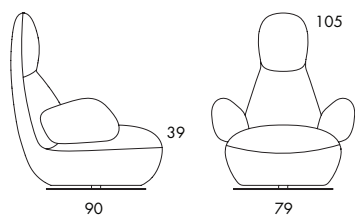

O50 27 kg | 0.9 m³/pc

O50A 31 kg | 0.9 m³/pc

O52 26 kg | 0.9 m³/pc

O52A 30 kg | 0.9 m³/pc

EASY CHAIR. Steel frame with no-sag springs. Moulded polyurethane foam padding with fabric or leather cover. Standard version has a steel swivel base with auto return painted as per cc. 2a in grey textured finish. Alternative chrome-plated steel frame (chrome III).

O50 27 kg | 0.9 m³/pc

	O50
Seat height	39
Overall height	105
Overall width	70
Seat depth	53
Overall depth	90
Weight, kg	27
Cbm	0.9

O50A 31 kg | 0.9 m³/pc

	O50A
Seat height	39
Overall height	105
Overall width	79
Seat depth	53
Overall depth	90
Weight, kg	31
Cbm	0.9

O52 26 kg | 0.9 m³/pc

	O52
Seat height	39
Overall height	73
Overall width	70
Seat depth	53
Overall depth	90
Weight, kg	26
Cbm	0.9

O52A 30 kg | 0.9 m³/pc

	O52A
Seat height	39
Overall height	73
Overall width	79
Seat depth	53
Overall depth	90
Weight, kg	30
Cbm	0.9