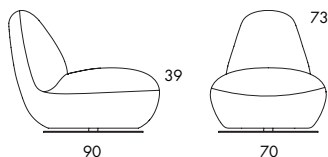

O50 27 kg | 0.9 m³/pc

O50A 31 kg | 0.9 m³/pc

O52 26 kg | 0.9 m³/pc

O52A 30 kg | 0.9 m³/pc

EASY CHAIR. Steel frame with no-sag springs. Moulded polyurethane foam padding with fabric or leather cover. Standard version has a steel swivel base with auto return painted as per cc. 2a in grey textured finish. Alternative chrome-plated steel frame (chrome III).

O50 27 kg | 0.9 m³/pc

	O50
Seat height	39
Overall height	105
Overall width	70
Seat depth	53
Overall depth	90
Weight, kg	27
Cbm	0.9

O50A 31 kg | 0.9 m³/pc

	O50A
Seat height	39
Overall height	105
Overall width	79
Seat depth	53
Overall depth	90
Weight, kg	31
Cbm	0.9

O52 26 kg | 0.9 m³/pc

	O52
Seat height	39
Overall height	73
Overall width	70
Seat depth	53
Overall depth	90
Weight, kg	26
Cbm	0.9

O52A 30 kg | 0.9 m³/pc

	O52A
Seat height	39
Overall height	73
Overall width	79
Seat depth	53
Overall depth	90
Weight, kg	30
Cbm	0.9