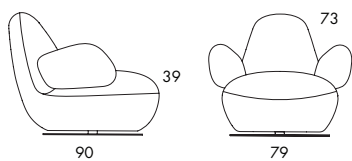

O50 27 kg | 0.9 m³/pc

O50A 31 kg | 0.9 m³/pc

O52 26 kg | 0.9 m³/pc

O52A 30 kg | 0.9 m³/pc

EASY CHAIR. Steel frame with no-sag springs. Moulded polyurethane foam padding with fabric or leather cover. Standard version has a steel swivel base with auto return painted as per cc. 2a in grey textured finish. Alternative chrome-plated steel frame (chrome III).

O50 27 kg | 0.9 m³/pc

	O50
Seat height	39
Overall height	105
Overall width	70
Seat depth	53
Overall depth	90
Weight, kg	27
Cbm	0.9

O50A 31 kg | 0.9 m³/pc

	O50A
Seat height	39
Overall height	105
Overall width	79
Seat depth	53
Overall depth	90
Weight, kg	31
Cbm	0.9

O52 26 kg | 0.9 m³/pc

	O52
Seat height	39
Overall height	73
Overall width	70
Seat depth	53
Overall depth	90
Weight, kg	26
Cbm	0.9

O52A 30 kg | 0.9 m³/pc

	O52A
Seat height	39
Overall height	73
Overall width	79
Seat depth	53
Overall depth	90
Weight, kg	30
Cbm	0.9