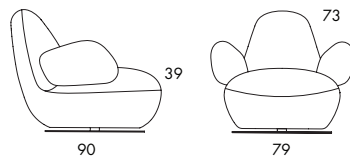

O50 27 kg | 0.9 m³/pc

O50A 31 kg | 0.9 m³/pc

O52 26 kg | 0.9 m³/pc

O52A 30 kg | 0.9 m³/pc

EASY CHAIR. Steel frame with no-sag springs. Moulded polyurethane foam padding with fabric or leather cover. Standard version has a steel swivel base with auto return painted as per cc. 2a in grey textured finish. Alternative chrome-plated steel frame (chrome III).

O50 27 kg | 0.9 m³/pc

	O50
Seat height	39
Overall height	105
Overall width	70
Seat depth	53
Overall depth	90
Weight, kg	27
Cbm	0.9

O50A 31 kg | 0.9 m³/pc

	O50A
Seat height	39
Overall height	105
Overall width	79
Seat depth	53
Overall depth	90
Weight, kg	31
Cbm	0.9

O52 26 kg | 0.9 m³/pc

	O52
Seat height	39
Overall height	73
Overall width	70
Seat depth	53
Overall depth	90
Weight, kg	26
Cbm	0.9

O52A 30 kg | 0.9 m³/pc

	O52A
Seat height	39
Overall height	73
Overall width	79
Seat depth	53
Overall depth	90
Weight, kg	30
Cbm	0.9