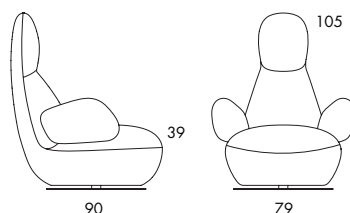

O50 27 kg | 0.9 m³/pc

O50A 31 kg | 0.9 m³/pc

O52 26 kg | 0.9 m³/pc

O52A 30 kg | 0.9 m³/pc

EASY CHAIR. Steel frame with no-sag springs. Moulded polyurethane foam padding with fabric or leather cover. Standard version has a steel swivel base with auto return painted as per cc. 2a in grey textured finish. Alternative chrome-plated steel frame (chrome III).

O50 27 kg | 0.9 m³/pc

	O50
Seat height	39
Overall height	105
Overall width	70
Seat depth	53
Overall depth	90
Weight, kg	27
Cbm	0.9

O50A 31 kg | 0.9 m³/pc

	O50A
Seat height	39
Overall height	105
Overall width	79
Seat depth	53
Overall depth	90
Weight, kg	31
Cbm	0.9

O52 26 kg | 0.9 m³/pc

	O52
Seat height	39
Overall height	73
Overall width	70
Seat depth	53
Overall depth	90
Weight, kg	26
Cbm	0.9

O52A 30 kg | 0.9 m³/pc

	O52A
Seat height	39
Overall height	73
Overall width	79
Seat depth	53
Overall depth	90
Weight, kg	30
Cbm	0.9