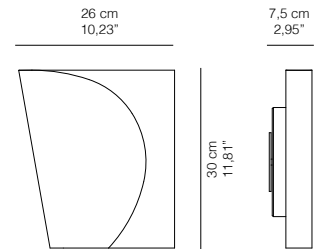

Lampada da parete in metallo verniciato bianco opaco con sorgente LED. Può essere facilmente ruotata con la mano direzionando la luce a piacimento.

Wall light fixture in matt white painted metal with LED light source. It can be easily rotated by hand to point the light in the desired direction.

TURN ME! / Design Marta Laudani e Marco Romanelli

	Parete/ Wall			
	MISURE / DIMENSIONS		SORGENTI LUMINOSE / LIGHT SOURCES	
	CM.	INCHES	LED	
19PA26LW	26 x 7,5 x 30H	10,23 x 2,95 x 11,81H	12W Lumen 1300 - 3000K 	
			LED INCLUSO / LED INCLUDED	
	COLORI / COLOURS		CERTIFICATIONS	
	Metallo verniciato Bianco / White painted metal		 CE IP 20	