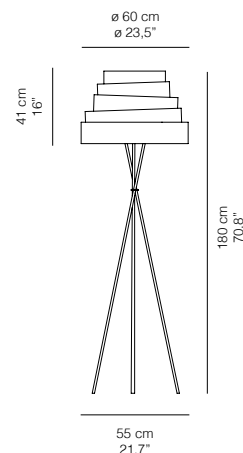

Lampada da terra con paralume in tessuto Honeycomb in colore bianco o nero. Treppiede in metallo verniciato bianco.

Floor lamp with shade in Honeycomb canvas fabric, in white or black. Tripod in white-painted metal.

BABEL / Design Fabio Flora

BABEL	Terra / Floor			SORGENTI LUMINOSE / LIGHT SOURCES		
	MISURE / DIMENSIONS			FLUO	LED	
	CM.	INCHES		3x27W E27 	3x16W E27 	
	60ø x 41-180H	23,5ø x 16-70,8H				
	COLORI / COLOURS			CERTIFICATIONS		
10TRWH01	Tessuto Honeycomb Bianco / White Honeycomb Canvas				    	
10TRBK02	Tessuto Honeycomb Nero / Black Honeycomb Canvas					
	OPZIONI / OPTIONS					
DITR	Dimmer					

BABEL / Design Fabio Flora

BABEL	Terra / Suspended		SORGENTI LUMINOSE / LIGHT SOURCES		
	MISURE / DIMENSIONS		FLUO		
	CM.	INCHES	LED		
	60ø x 41-240H	23,5ø x 16-94,5H	3x23W E27		3x16W E27
	COLORI / COLOURS				CERTIFICATIONS
10SPWH01	Tessuto Honeycomb Bianco / White Honeycomb Canvas				
10SPBK02	Tessuto Honeycomb Nero / Black Honeycomb Canvas				
	OPZIONI / OPTIONS				
5MT	Sospensione cablaggio lunghezza cavi mt. 5,00 / Suspended with longer cables mt. 5,00				