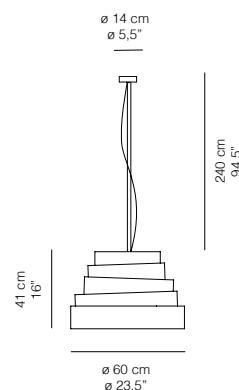

BABEL / Design Fabio Flora

BABEL	Terra / Floor			SORGENTI LUMINOSE / LIGHT SOURCES		
	MISURE / DIMENSIONS			FLUO	LED	
	CM.	INCHES		3x27W E27 	3x16W E27 	
	60ø x 41-180H	23,5ø x 16-70,8H				
	COLORI / COLOURS			CERTIFICATIONS		
10TRWH01	Tessuto Honeycomb Bianco / White Honeycomb Canvas				    	
10TRBK02	Tessuto Honeycomb Nero / Black Honeycomb Canvas					
	OPZIONI / OPTIONS					
DITR	Dimmer					

BABEL / Design Fabio Flora

BABEL	Terra / Suspended		SORGENTI LUMINOSE / LIGHT SOURCES		
	MISURE / DIMENSIONS		FLUO		
	CM.	INCHES	LED		
	60ø x 41-240H	23,5ø x 16-94,5H	3x23W E27		3x16W E27
	COLORI / COLOURS				CERTIFICATIONS
10SPWH01	Tessuto Honeycomb Bianco / White Honeycomb Canvas				
10SPBK02	Tessuto Honeycomb Nero / Black Honeycomb Canvas				
	OPZIONI / OPTIONS				
5MT	Sospensione cablaggio lunghezza cavi mt. 5,00 / Suspended with longer cables mt. 5,00				