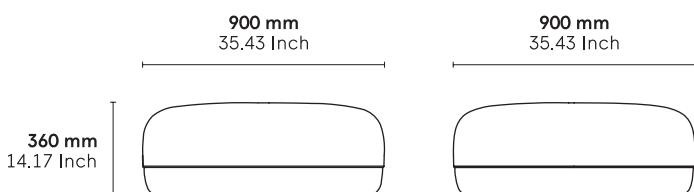

DIMENSIONS :

Non contractual document - modifiable without previous notice.