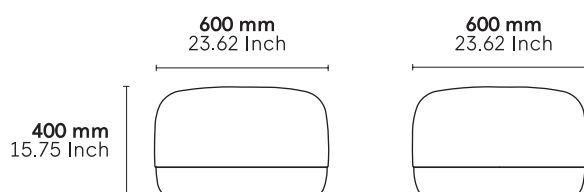

DIMENSIONS :

Non contractual document - modifiable without previous notice.