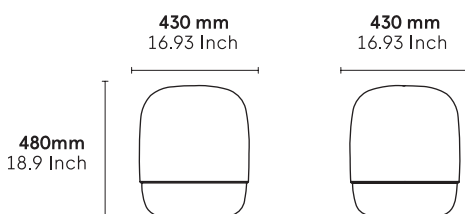

DIMENSIONS :

Non contractual document - modifiable without previous notice.