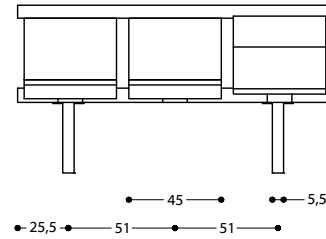

Runner table fixe

Runner table rabattable

Runner table rabattable

DERNIÈRE RANGÉE

Runner table rabattable

H = min 6
max 20

H = min 20
max 35

Runner table rabattable