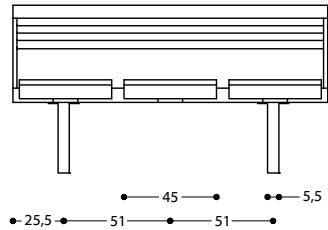

Runner table fixe

Runner table rabattable

Runner table rabattable

DERNIÈRE RANGÉE

Runner table rabattable

H = min 6
max 20

H = min 20
max 35

Runner table rabattable