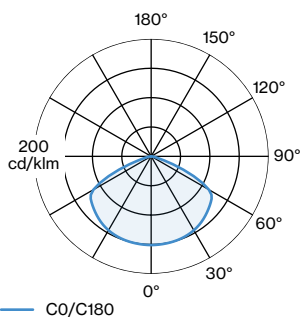

LIGHT DISTRIBUTION