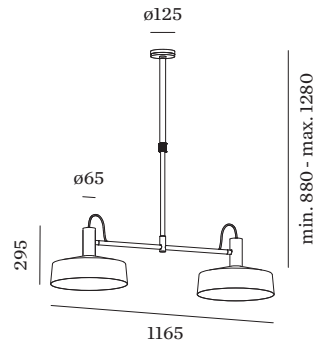

WEVER & DUCRÉ
LIGHTING

ROOMOR TUBE 2.0 E27

1691E0BK3

Project
Type
Notes
Quantity
Date

GENERAL

Ceiling
Surface
Jet Black
Jet Black
Jet Black + Gold
IP20
Interior
805 lm
RAL 9005 ^a

LED

Lamp 2 x E27
E27
Socket E27
max. 15 W
CRI 90
L70 / 25000 h

OPTICAL

Shade 3.0
-----------	-------

PHYSICAL

Diameter 405 mm
Height 300 mm
1.75 kg
Tilt min 45°
Tilt max 45°

ELECTRICAL

220 - 240 V
Total connected power 18.6 W
PC1

^a RAL Palette colors may deviate slightly due to production conditions.

LIGHT DISTRIBUTION

WEVER & DUCRÉ
LIGHTING

ROOMOR TUBE 2.0 E27

1691E0BK3

SUSPENSION OPTIONS

Extension Tube 1.0m

TYPE	Ø · H (MM)	ORDERCODE
for ROOMOR CEILING 1.0 and 2.0	ø22-1000	9 0 0 1 9 1 9 1

Extension Tube 0.5m

TYPE	Ø · H (MM)	ORDERCODE
for ROOMOR CEILING 1.0 and 2.0	ø22-500	9 0 0 1 9 1 9 2

DECO LAMPS

A60 LED Lamp

TYPE	Ø · H (MM)	ORDERCODE
2200K E27	ø60-110	9 0 0 3 E 1 0 9
2700K E27	ø60-110	9 0 0 3 E 1 3 8
2700K E27	ø60-110	9 0 0 3 E 1 5 2
2700K E27	ø65-128	9 0 0 3 E 1 5 3