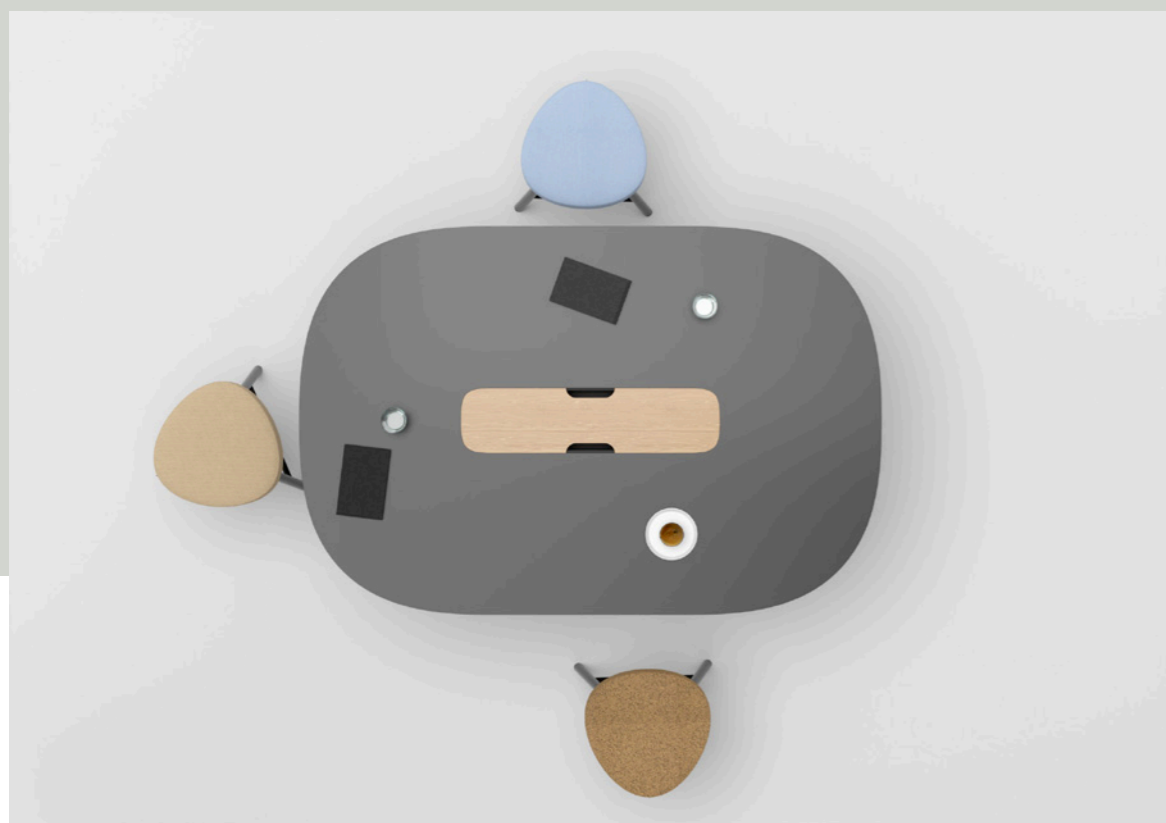

Pully Side

PULLY

CASCANDO

THE CONNECTING TABLE THAT REALLY FITS EVERYWHERE.

Laptop on it, mobile on the ear, a coffee on the side. Pully Side is a slim side table that transforms every seating element in the room into an all-round workstation. The modern working world of our time, always by your side.

Stable steel base and upright, top in powder coated traffic black steel, height 70 cm.

Pully Pillar

CASCANDO

PULLY

CASCANDO

THE PERSONAL TABLE FOR SAFE MEETINGS.

From lobby to lounge or meeting room; these times require new solutions for meeting and working. Safe, at an appropriate distance. And flexible. Pully Pillars offer that: easily movable single standing tables, which can be placed at any desired distance from each other. You work standing or sitting on a Pully Pillar, for example on a Pully Stool. Both are possible.

Working together, eating a sandwich, meeting, video calling. You will experience your work better at a work or conference table from the Pully Meet series. The rounded corners invite you to participate. Sitting or standing, both are possible. Perfect in combination with Pully Bench and Pully Stool. The optional table inserts, with beautifully detailed handle / cable entry give access to the cable tray.