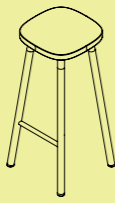

Stable steel base and upright, top in powder coated traffic black steel, height 70 cm.

Pully Pillar

CASCANDO

PULLY

CASCANDO

THE PERSONAL TABLE FOR SAFE MEETINGS.

From lobby to lounge or meeting room; these times require new solutions for meeting and working. Safe, at an appropriate distance. And flexible. Pully Pillars offer that: easily movable single standing tables, which can be placed at any desired distance from each other. You work standing or sitting on a Pully Pillar, for example on a Pully Stool. Both are possible.

Pully Hub tables are available in various heights, top size 80 x 80cm.

PULLY POUF

DIMENSIONS

MATERIALS

UPHOLSTERY
Seating fabric, fabric group 0,A,B,C,D

FEET
Plastic feet

HANDLE
Cognac colored leather 3,5-5mm thick

Dimensions in cm

PULLY STOOL

PULLY

DIMENSIONS

Triangular barstool upholstered seat

Square barstool upholstered seat

Triangular barstool oak seat

Square barstool oak seat

Triangular stool oak seat

Square stool oak seat

MATERIALS

UPHOLSTERED SEAT

Seating fabric, fabric group 0,A,B,C,D

OAK SEAT

Oak wooden seat, laquered natural or black

OAK