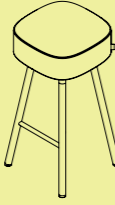

Stable steel base and upright, top in powder coated traffic black steel, height 70 cm.

Pully Pillar

CASCANDO

PULLY

CASCANDO

THE PERSONAL TABLE FOR SAFE MEETINGS.

From lobby to lounge or meeting room; these times require new solutions for meeting and working. Safe, at an appropriate distance. And flexible. Pully Pillars offer that: easily movable single standing tables, which can be placed at any desired distance from each other. You work standing or sitting on a Pully Pillar, for example on a Pully Stool. Both are possible.

Dimensions in cm

PULLY STOOL

PULLY

DIMENSIONS

Triangular barstool upholstered seat

Square barstool upholstered seat

Triangular barstool oak seat

Square barstool oak seat