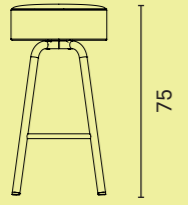

Pully Hub tables are available in various heights, top size 80 x 80cm.

PULLY POUF

DIMENSIONS

MATERIALS

UPHOLSTERY
Seating fabric, fabric group 0,A,B,C,D

FEET
Plastic feet

HANDLE
Cognac colored leather 3,5-5mm thick

Dimensions in cm

PULLY STOOL

PULLY

DIMENSIONS

Triangular barstool upholstered seat

Square barstool upholstered seat

Triangular barstool oak seat

Square barstool oak seat