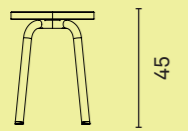

Square stool oak seat