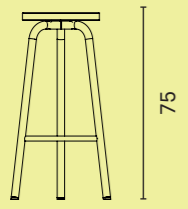

Pully Hub tables are available in various heights, top size 80 x 80cm.

PULLY POUF

DIMENSIONS

MATERIALS

UPHOLSTERY
Seating fabric, fabric group 0,A,B,C,D

FEET
Plastic feet

HANDLE
Cognac colored leather 3,5-5mm thick

PULLY SIDE

DIMENSIONS

MATERIALS

FRAME
base, tube, table top, steel powder coated with light structure

TRAFFIC BLACK
(RAL 9017)

PULLY BENCH

DIMENSIONS

Bench with back rest

Dimensions in cm

PULLY STOOL

PULLY

DIMENSIONS

Triangular barstool upholstered seat

Square barstool upholstered seat

Triangular barstool oak seat

Square barstool oak seat