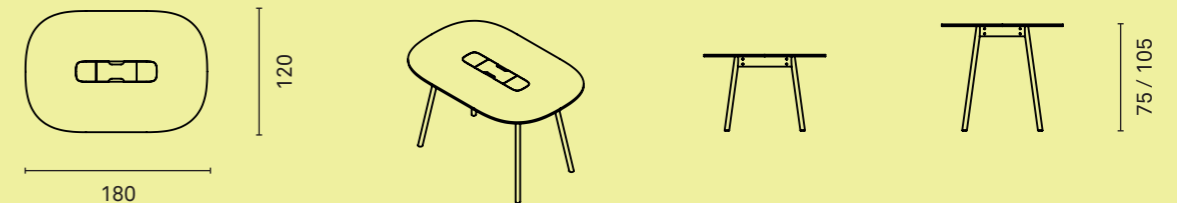

COAT HOOK
Aluminum powdercoated coat hook

TRAFFIC BLACK
(RAL 9017)

Dimensions in cm

PULLY MEET

DIMENSIONS

Table depth 80 cm

Table depth 100 cm

CASCANDO

Dimensions in cm

PULLY

PULLY MEET

DIMENSIONS

Table depth 120 cm

MATERIALS

TABLE TOP
Black MDF laquered edges, with HPL, oak veneer, Forbo Desktop or Arpa Fenix finished top
See overview Pag. 61

FRAME
Steel frame, powder coated with light structure