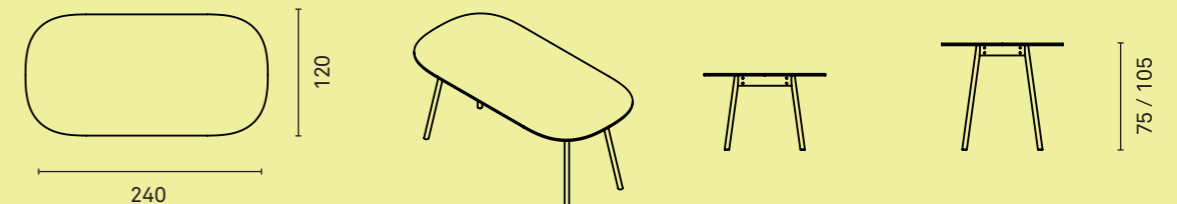

COAT HOOK
Aluminum powdercoated coat hook

TRAFFIC BLACK
(RAL 9017)

Dimensions in cm

PULLY MEET

DIMENSIONS

Table depth 80 cm

Table depth 100 cm

CASCANDO

Dimensions in cm

PULLY

PULLY MEET

DIMENSIONS

Table depth 120 cm

MATERIALS

TABLE TOP
Black MDF laquered edges, with HPL, oak veneer, Forbo Desktop or Arpa Fenix finished top
See overview Pag. 61

FRAME
Steel frame, powder coated with light structure