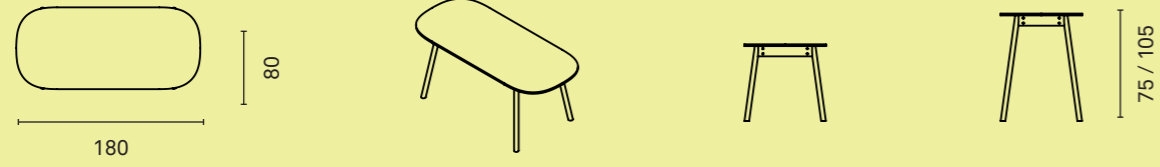

COAT HOOK
Aluminum powdercoated coat hook

TRAFFIC BLACK
(RAL 9017)

Dimensions in cm

PULLY MEET

DIMENSIONS

Table depth 80 cm

Table depth 100 cm

CASCANDO

Dimensions in cm

PULLY

PULLY MEET

DIMENSIONS

Table depth 120 cm

MATERIALS

TABLE TOP
Black MDF laquered edges, with HPL, oak veneer, Forbo Desktop or Arpa Fenix finished top
See overview Pag. 61

FRAME
Steel frame, powder coated with light structure