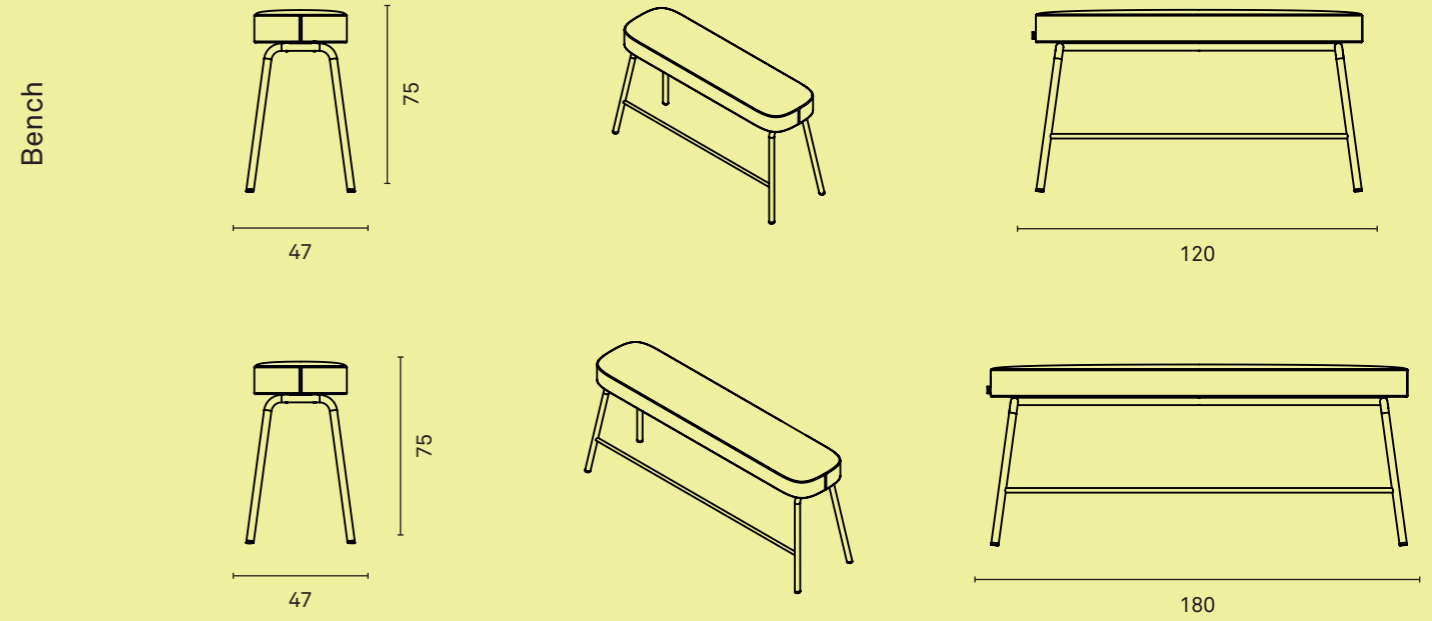

Pully Hub tables are available in various heights, top size 80 x 80cm.

PULLY POUF

DIMENSIONS

MATERIALS

UPHOLSTERY
Seating fabric, fabric group 0,A,B,C,D

FEET
Plastic feet

HANDLE
Cognac colored leather 3,5-5mm thick

PULLY SIDE

DIMENSIONS

MATERIALS

FRAME
base, tube, table top, steel powder coated with light structure

TRAFFIC BLACK
(RAL 9017)

PULLY BENCH

DIMENSIONS

Bench with back rest