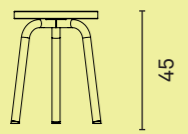

Triangular stool oak seat