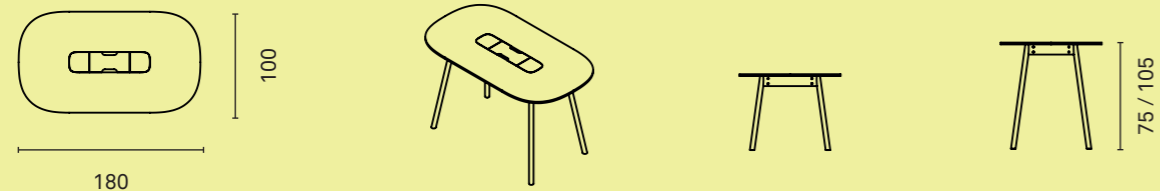

COAT HOOK
Aluminum powdercoated coat hook

TRAFFIC BLACK
(RAL 9017)

Dimensions in cm

PULLY MEET

DIMENSIONS

Table depth 80 cm

Table depth 100 cm

CASCANDO

Dimensions in cm

PULLY

PULLY MEET

DIMENSIONS

Table depth 120 cm

MATERIALS

TABLE TOP
Black MDF laquered edges, with HPL, oak veneer, Forbo Desktop or Arpa Fenix finished top
See overview Pag. 61

FRAME
Steel frame, powder coated with light structure