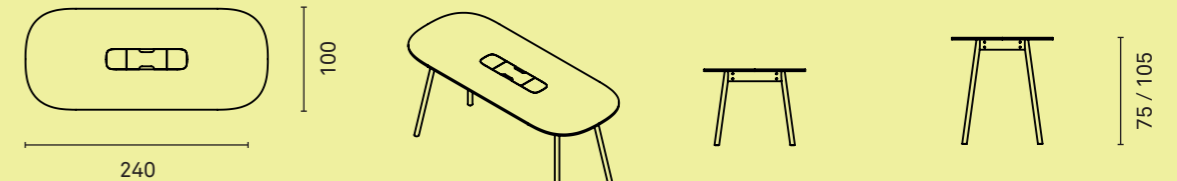

COAT HOOK
Aluminum powdercoated coat hook

TRAFFIC BLACK
(RAL 9017)

Dimensions in cm

PULLY MEET

DIMENSIONS

Table depth 80 cm

Table depth 100 cm

CASCANDO

Dimensions in cm

PULLY

PULLY MEET

DIMENSIONS

Table depth 120 cm

MATERIALS

TABLE TOP
Black MDF laquered edges, with HPL, oak veneer, Forbo Desktop or Arpa Fenix finished top
See overview Pag. 61

FRAME
Steel frame, powder coated with light structure