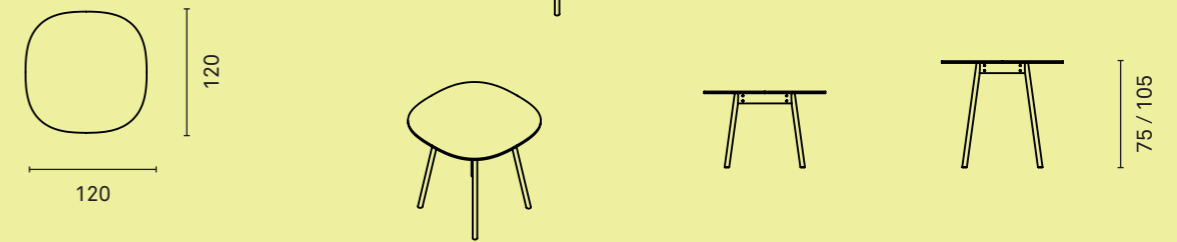

COAT HOOK
Aluminum powdercoated coat hook

TRAFFIC BLACK
(RAL 9017)

Dimensions in cm

PULLY MEET

DIMENSIONS

Table depth 80 cm

Table depth 100 cm

CASCANDO

Dimensions in cm

PULLY

PULLY MEET

DIMENSIONS

Table depth 120 cm

MATERIALS

TABLE TOP
Black MDF laquered edges, with HPL, oak veneer, Forbo Desktop or Arpa Fenix finished top
See overview Pag. 61

FRAME
Steel frame, powder coated with light structure