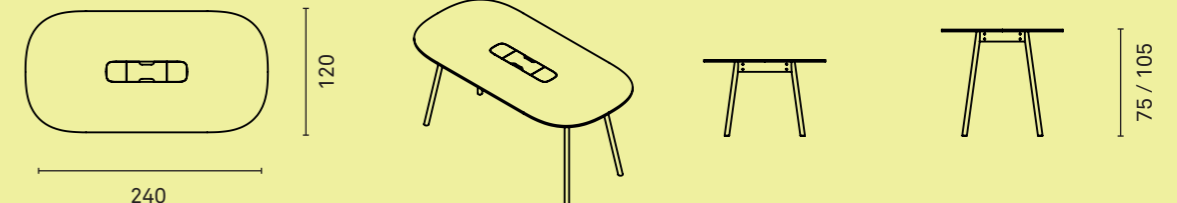

COAT HOOK
Aluminum powdercoated coat hook

TRAFFIC BLACK
(RAL 9017)

Dimensions in cm

PULLY MEET

DIMENSIONS

Table depth 80 cm

Table depth 100 cm

CASCANDO

Dimensions in cm

PULLY

PULLY MEET

DIMENSIONS

Table depth 120 cm

MATERIALS

TABLE TOP
Black MDF laquered edges, with HPL, oak veneer, Forbo Desktop or Arpa Fenix finished top
See overview Pag. 61

FRAME
Steel frame, powder coated with light structure