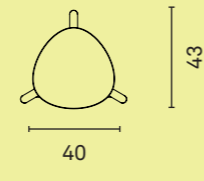

Pully Hub tables are available in various heights, top size 80 x 80cm.

PULLY POUF

DIMENSIONS

MATERIALS

UPHOLSTERY
Seating fabric, fabric group 0,A,B,C,D

FEET
Plastic feet

HANDLE
Cognac colored leather 3,5-5mm thick

Dimensions in cm

PULLY STOOL

PULLY

DIMENSIONS

Triangular barstool upholstered seat

Square barstool upholstered seat

Triangular barstool oak seat

Square barstool oak seat