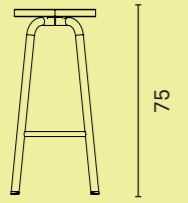

Pully Hub tables are available in various heights, top size 80 x 80cm.

PULLY POUF

DIMENSIONS

MATERIALS

UPHOLSTERY
Seating fabric, fabric group 0,A,B,C,D

FEET
Plastic feet

HANDLE
Cognac colored leather 3,5-5mm thick

PULLY SIDE

DIMENSIONS

MATERIALS

FRAME
base, tube, table top, steel powder coated with light structure

TRAFFIC BLACK
(RAL 9017)

PULLY BENCH

DIMENSIONS

Bench with back rest

Dimensions in cm

PULLY STOOL

PULLY

DIMENSIONS

Triangular barstool upholstered seat

Square barstool upholstered seat

Triangular barstool oak seat

Square barstool oak seat