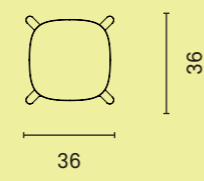

Pully Hub tables are available in various heights, top size 80 x 80cm.

PULLY POUF

DIMENSIONS

MATERIALS

UPHOLSTERY
Seating fabric, fabric group 0,A,B,C,D

FEET
Plastic feet

HANDLE
Cognac colored leather 3,5-5mm thick

Dimensions in cm

PULLY STOOL

PULLY

DIMENSIONS

Triangular barstool upholstered seat

Square barstool upholstered seat

Triangular barstool oak seat

Square barstool oak seat