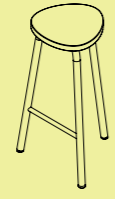

Stable steel base and upright, top in powder coated traffic black steel, height 70 cm.

Pully Pillar

CASCANDO

PULLY

CASCANDO

THE PERSONAL TABLE FOR SAFE MEETINGS.

From lobby to lounge or meeting room; these times require new solutions for meeting and working. Safe, at an appropriate distance. And flexible. Pully Pillars offer that: easily movable single standing tables, which can be placed at any desired distance from each other. You work standing or sitting on a Pully Pillar, for example on a Pully Stool. Both are possible.

Pully Hub tables are available in various heights, top size 80 x 80cm.

PULLY POUF

DIMENSIONS

MATERIALS

UPHOLSTERY
Seating fabric, fabric group 0,A,B,C,D

FEET
Plastic feet

HANDLE
Cognac colored leather 3,5-5mm thick

Dimensions in cm

PULLY STOOL

PULLY

DIMENSIONS

Triangular barstool upholstered seat

Square barstool upholstered seat

Triangular barstool oak seat

Square barstool oak seat

Triangular stool oak seat

Square stool oak seat

MATERIALS

UPHOLSTERED SEAT

Seating fabric, fabric group 0,A,B,C,D

OAK SEAT

Oak wooden seat, laquered natural or black

OAK