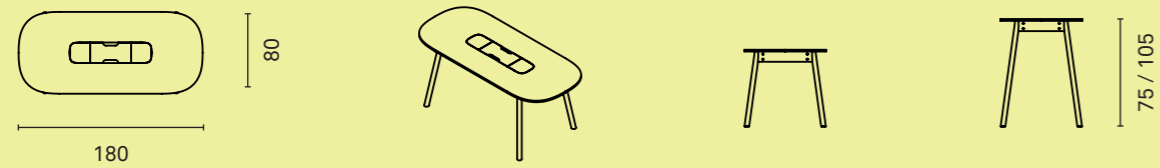

COAT HOOK
Aluminum powdercoated coat hook

TRAFFIC BLACK
(RAL 9017)

Dimensions in cm

PULLY MEET

DIMENSIONS

Table depth 80 cm

Table depth 100 cm

CASCANDO

Dimensions in cm

PULLY

PULLY MEET

DIMENSIONS

Table depth 120 cm

MATERIALS

TABLE TOP
Black MDF laquered edges, with HPL, oak veneer, Forbo Desktop or Arpa Fenix finished top
See overview Pag. 61

FRAME
Steel frame, powder coated with light structure