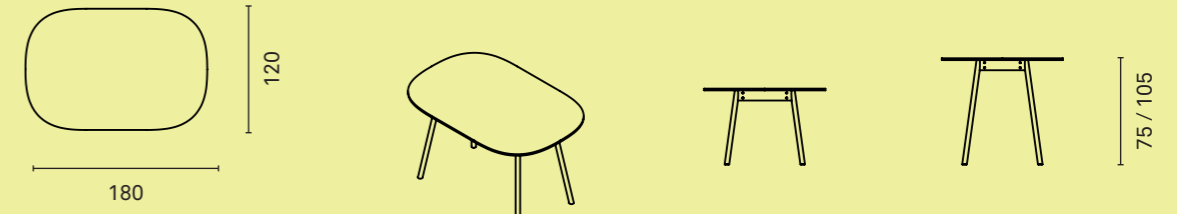

COAT HOOK
Aluminum powdercoated coat hook

TRAFFIC BLACK
(RAL 9017)

Dimensions in cm

PULLY MEET

DIMENSIONS

Table depth 80 cm

Table depth 100 cm

CASCANDO

Dimensions in cm

PULLY

PULLY MEET

DIMENSIONS

Table depth 120 cm

MATERIALS

TABLE TOP
Black MDF laquered edges, with HPL, oak veneer, Forbo Desktop or Arpa Fenix finished top
See overview Pag. 61

FRAME
Steel frame, powder coated with light structure