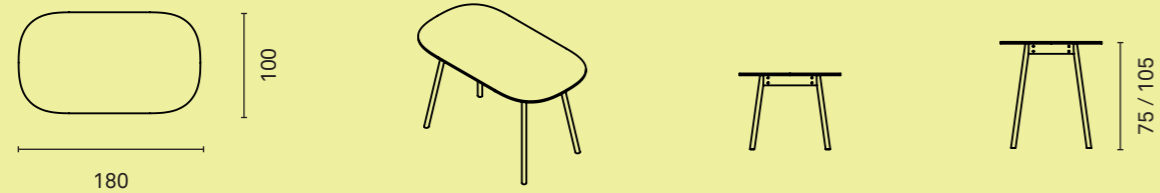

COAT HOOK
Aluminum powdercoated coat hook

TRAFFIC BLACK
(RAL 9017)

Dimensions in cm

PULLY MEET

DIMENSIONS

Table depth 80 cm

Table depth 100 cm

CASCANDO

Dimensions in cm

PULLY

PULLY MEET

DIMENSIONS

Table depth 120 cm

MATERIALS

TABLE TOP
Black MDF laquered edges, with HPL, oak veneer, Forbo Desktop or Arpa Fenix finished top
See overview Pag. 61

FRAME
Steel frame, powder coated with light structure