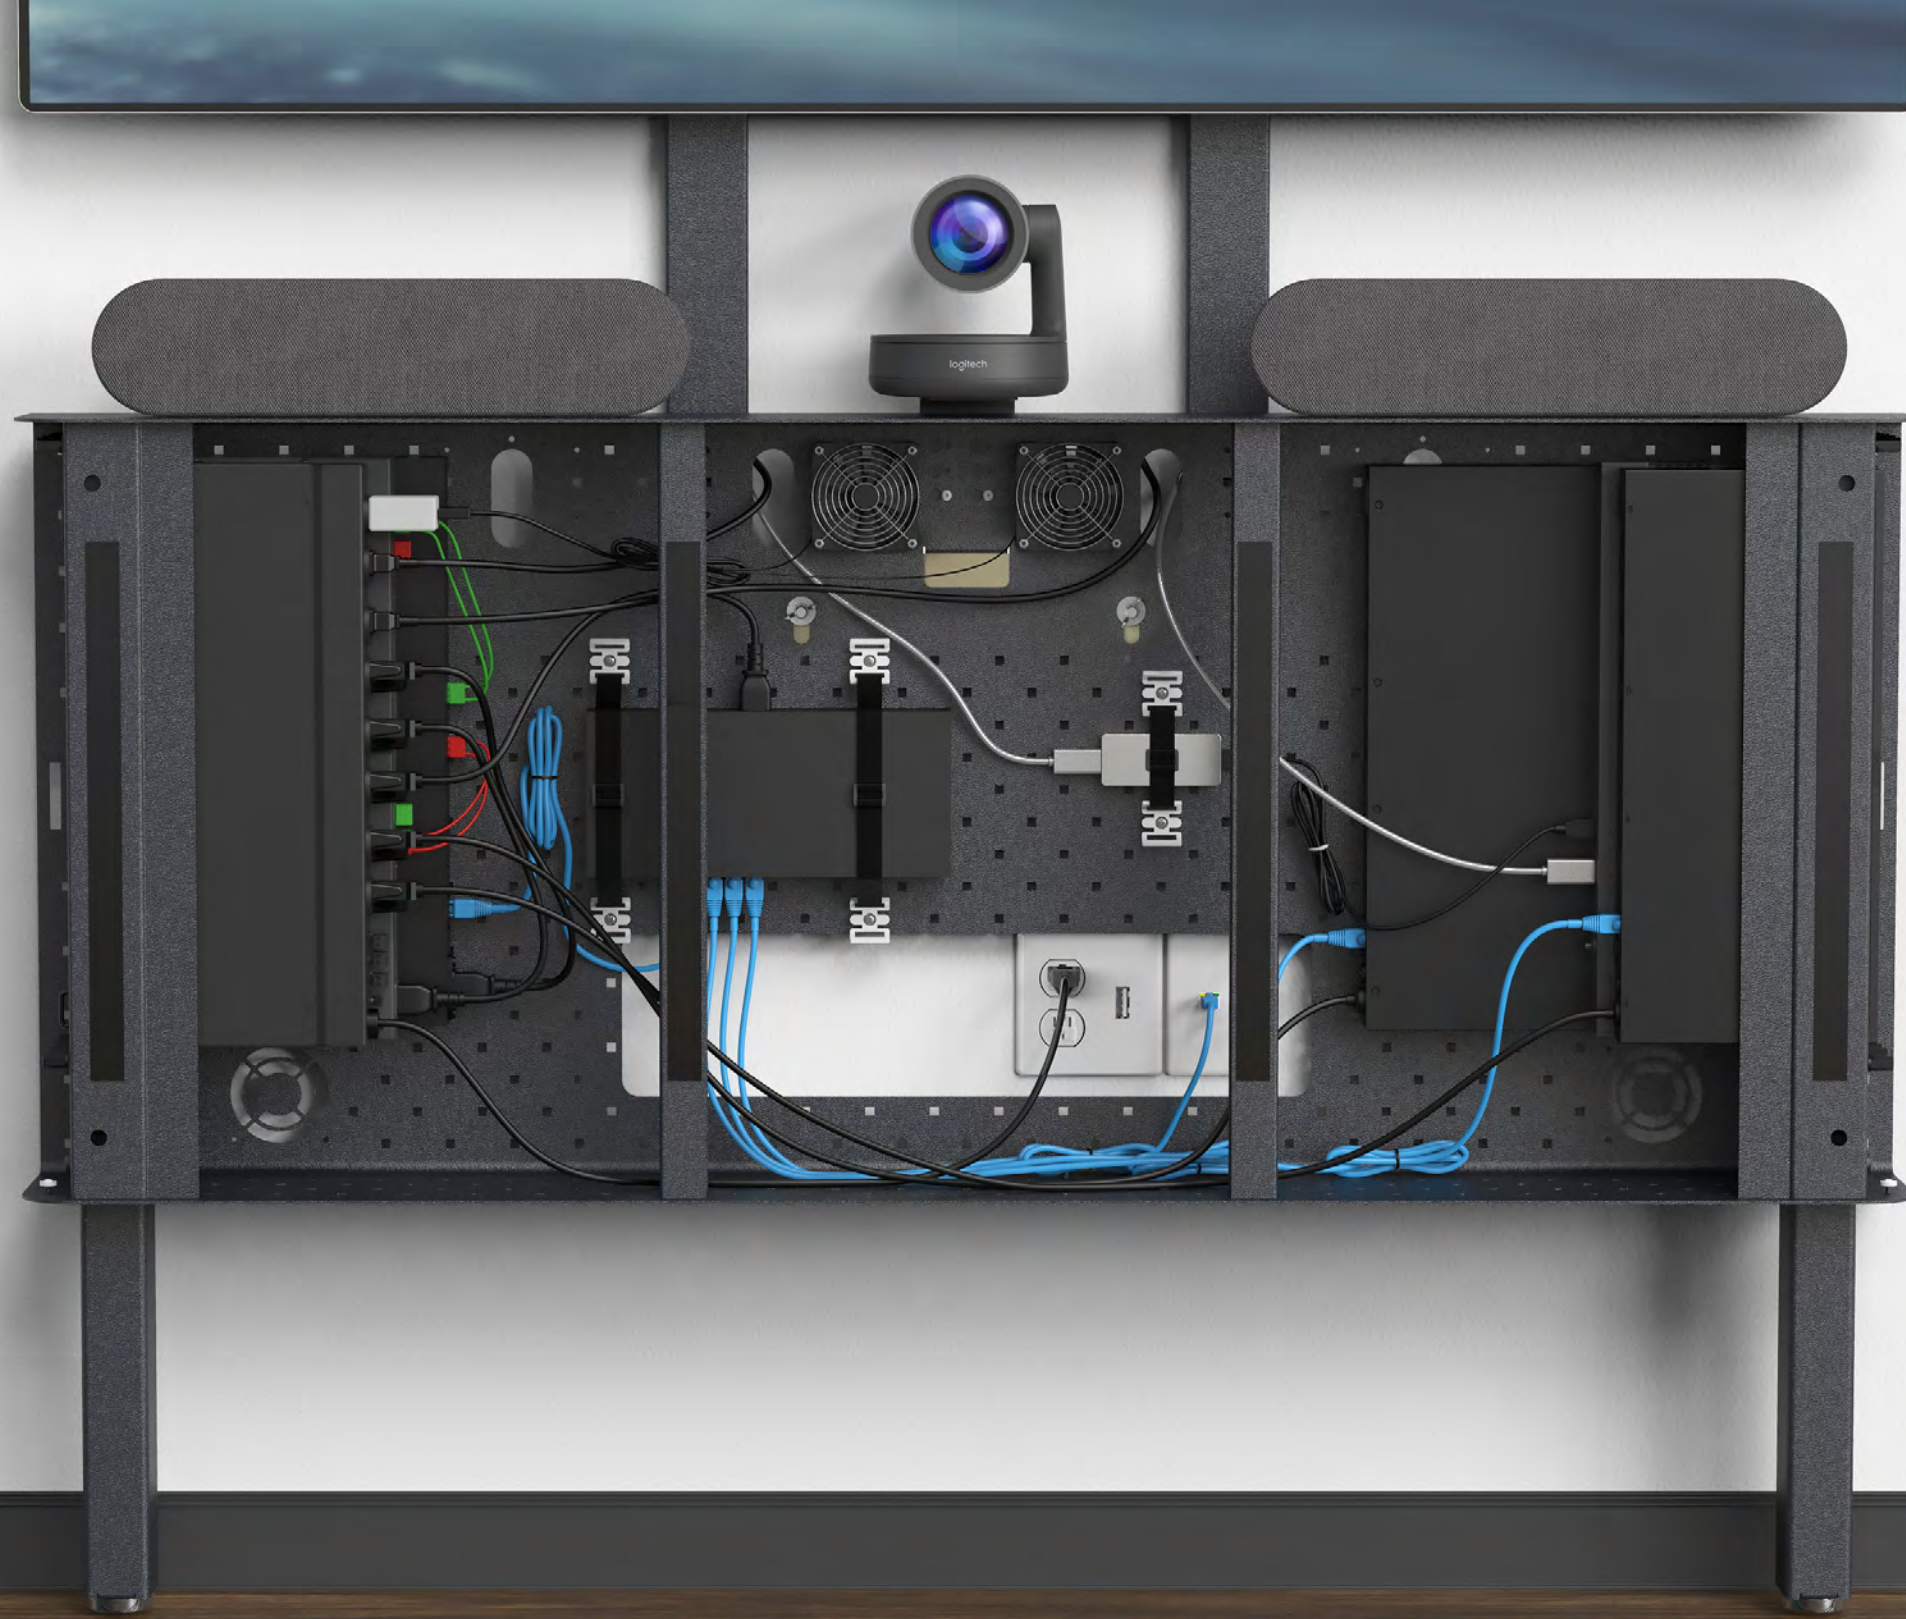

# Designed to be seen.

Your video conferencing systems are seen by everyone in your organization - and so are all the wires and components piled behind the display. Heckler AV Credenza ends that madness by providing an attractive place for all the gear. Not a wire in sight.

## Maintain ADA compliance.

Heckler AV Credenza 6U creates seven inches of ADA-compliant protrusion from floor to ceiling. This means you can safely place large PTZ cameras at eye line.

## Pre-configure off-site.

Why spend a day rigging a room? With Heckler AV Credenza you can load, configure, organize, and test your setups from the comfort of a table in your office. Heckler AV Credenza features hundreds of mounting points and the mounting hardware and Velcro straps you'll need to secure the gear and tidy the cabling.

## Easy installation.

All of your hard work is now invested in the Credenza, not the room - making relocation and upgrades so much easier. Our included French cleat and wall-mounting hardware is all you will need for installation. Easy access to preexisting 18" AFF power outlets and network ports from inside of Heckler AV Credenza will make your task even easier.