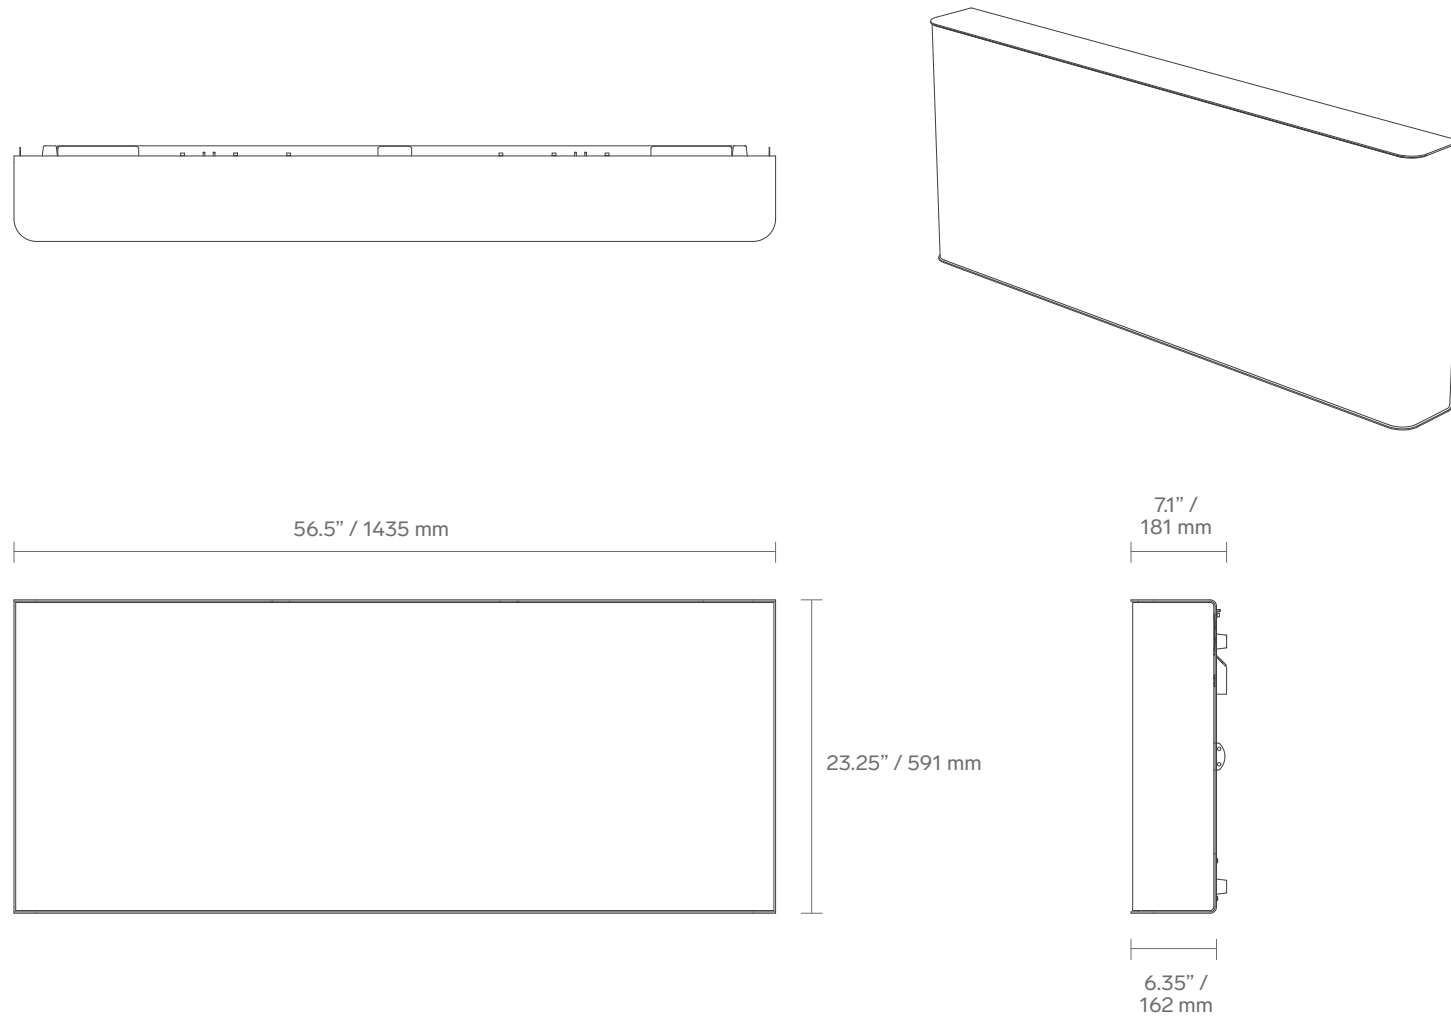

Credenza 6U Main Body Dimensions

Specifications

Price	$2,299
SKU	H543
Material	Powdercoated Aluminum
Product Dimension	56.5 x 23.25 x 7.1 inches 1435 x 591 x 181 mm
Product Weight	37 lbs / 16.8 kg
Warranty	Fabric: 3 years Credenza: Limited lifetime

Colors

Name	SKU
Black Grey	H543-BG
Sky White	H543-SW

LTL Shipping

Quantity	Dimensions & Weights
1 Credenza	60 x 26 x 17 inches. 90 lbs
2 Credenzas	60 x 26 x 29 inches. 140 lbs
3 Credenzas	60 x 26 x 41 inches. 190 lbs
4 Credenzas	60 x 26 x 53 inches. 240 lbs
5 Credenzas	60 x 26 x 65 inches. 290 lbs
Maximum five per pallet.