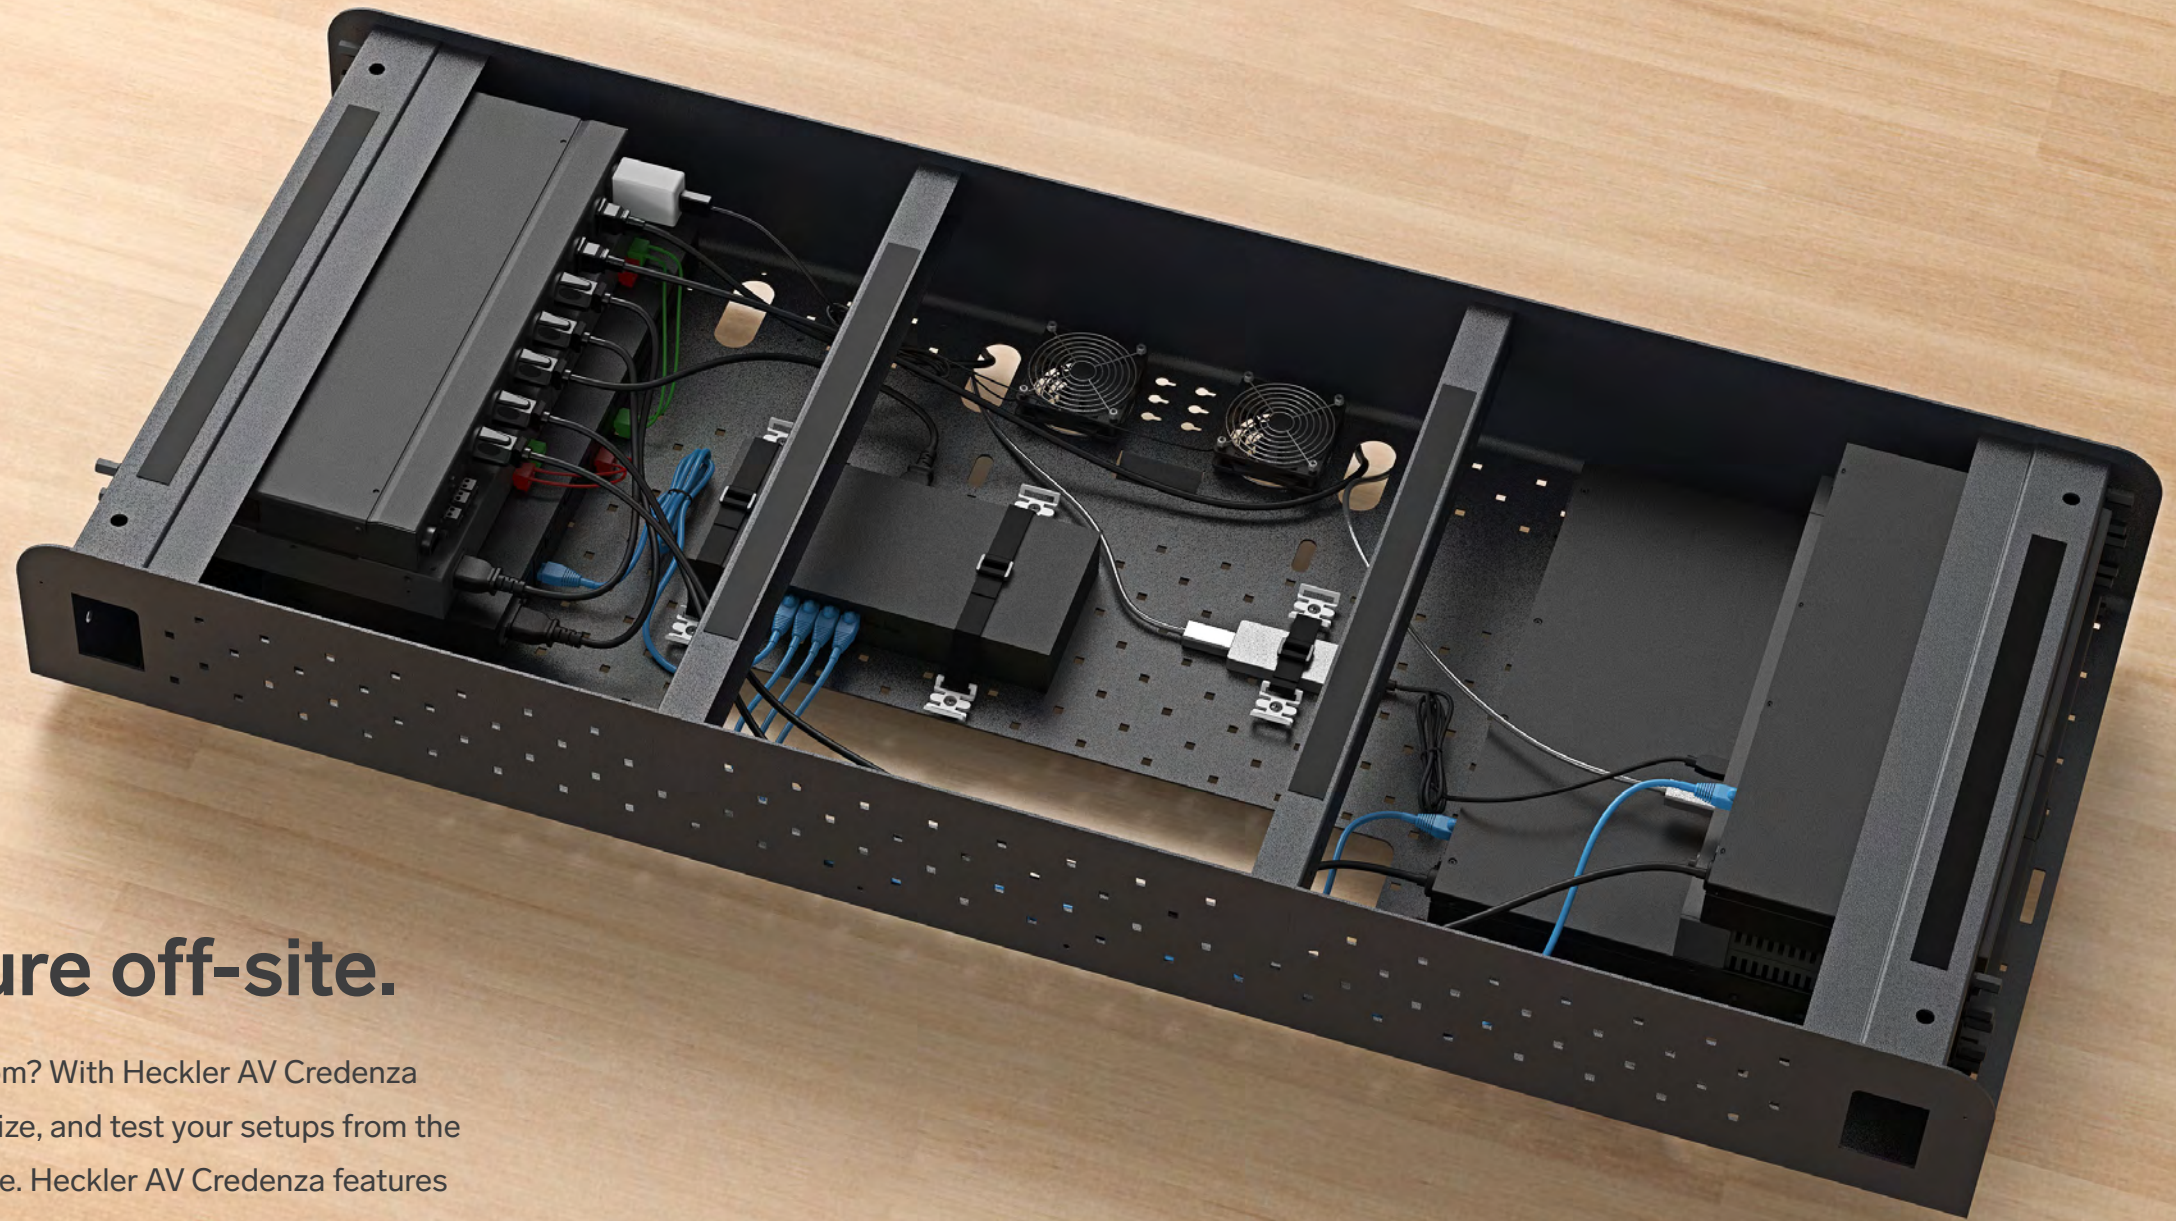

# Designed to be seen.

Your video conferencing systems are seen by everyone in your organization - and so are all the wires and components piled behind the display. Heckler AV Credenza ends that madness by providing an attractive place for all the gear. Not a wire in sight.

## Maintain ADA compliance.

Heckler AV Credenza 6U creates seven inches of ADA-compliant protrusion from floor to ceiling. This means you can safely place large PTZ cameras at eye line.

## Pre-configure off-site.

Why spend a day rigging a room? With Heckler AV Credenza you can load, configure, organize, and test your setups from the comfort of a table in your office. Heckler AV Credenza features hundreds of mounting points and the mounting hardware and Velcro straps you'll need to secure the gear and tidy the cabling.

## Easy installation.

All of your hard work is now invested in the Credenza, not the room - making relocation and upgrades so much easier. Our included French cleat and wall-mounting hardware is all you will need for installation. Easy access to preexisting 18" AFF power outlets and network ports from inside of Heckler AV Credenza will make your task even easier.