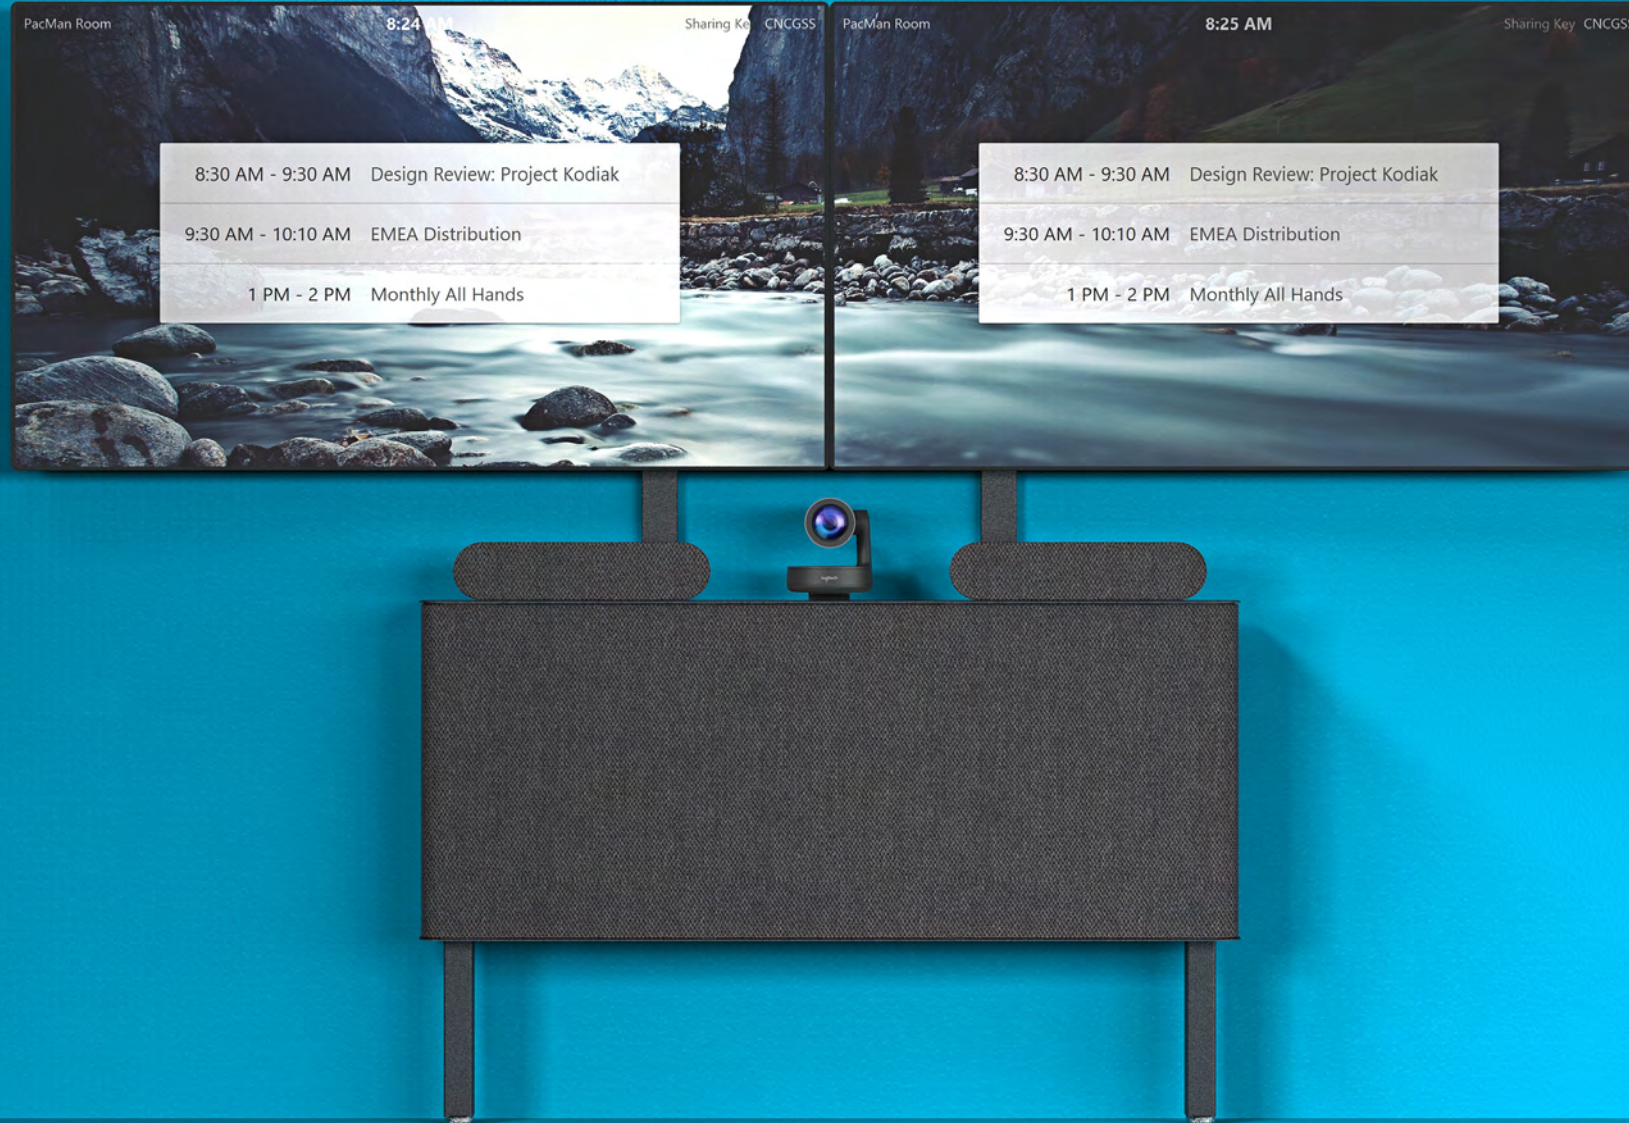

Great video meetings require gear - lots of gear. Creating and deploying reliable, state-of-the-art video conferencing systems is a challenge. Then there's the challenge of appeasing executives, facilities managers, ADA, electricians, architects, furniture specifiers, and interior designers. And don't get us started about the project budget and schedule.

Heckler AV Credenza is created from the ground up to impress stakeholders and ease implementation. The result is an attractive platform for years of easy technology upgrades and painless office moves.