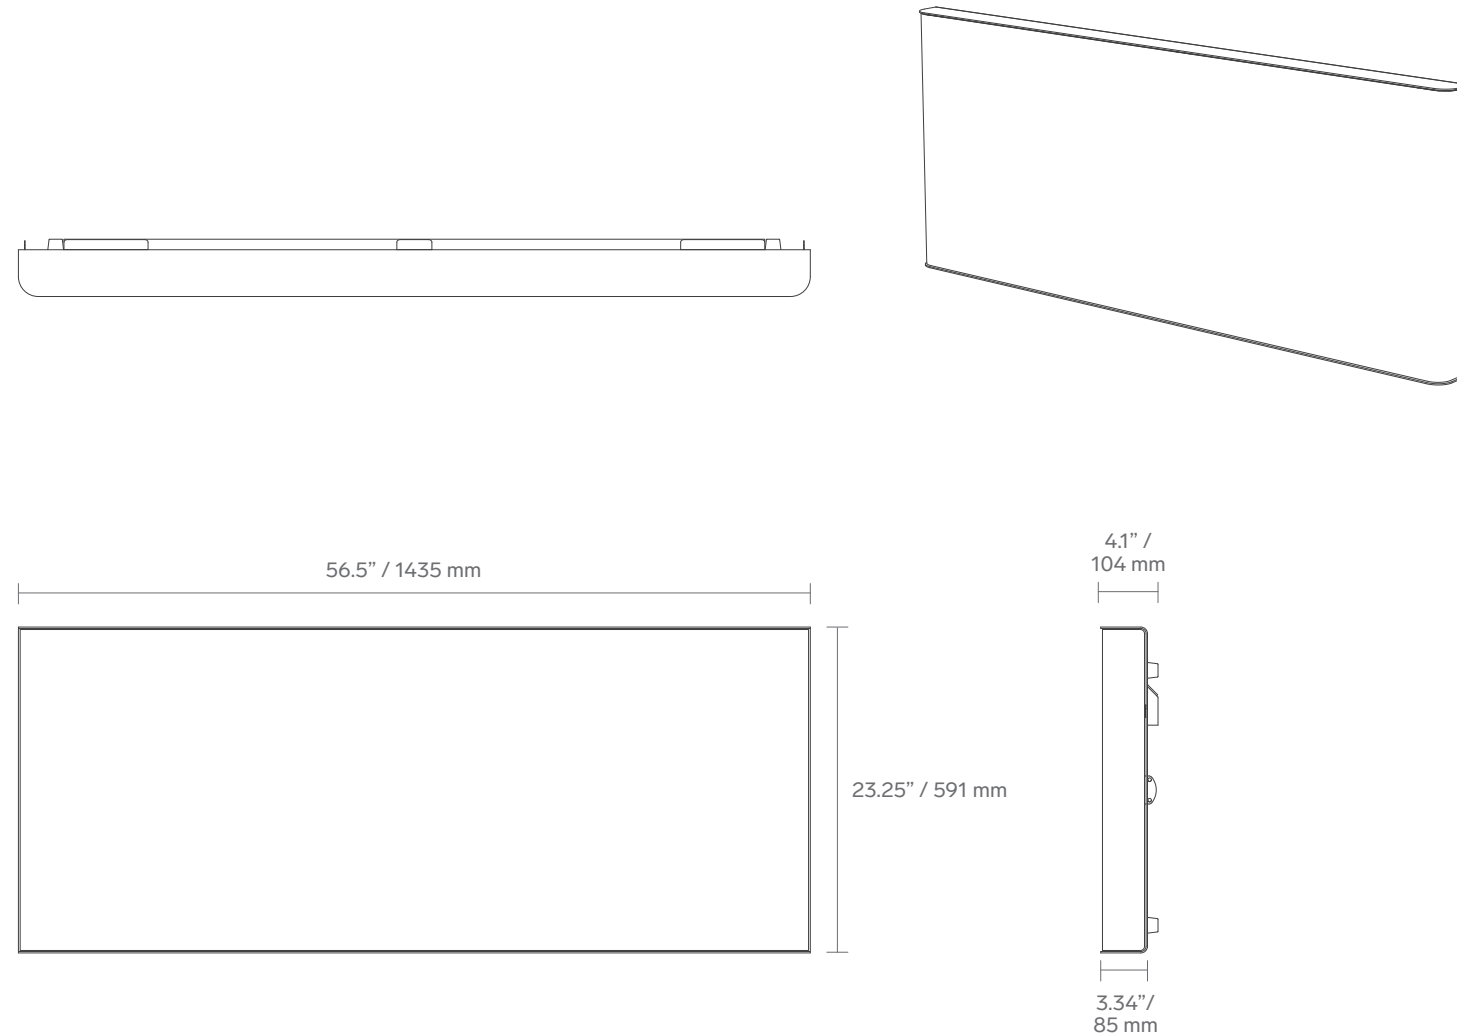

Credenza 2U Main Body Dimensions

Specifications

Price	$1,799
SKU	H569
Material	Powdercoated Aluminum
Product Dimension	56.5 x 23.25 x 4.1 inches 1435 x 591 x 104mm
Product Weight	27 lbs / 12.3 kg
Warranty	Fabric: 3 years Credenza: Limited lifetime

Colors

Name	SKU
Black Grey	H569-BG
Sky White	H569-SW

LTL Shipping

Quantity	Dimensions & Weights
1 Credenza	60 x 26 x 17 inches. 80 lbs
2 Credenzas	60 x 26 x 29 inches. 120 lbs
3 Credenzas	60 x 26 x 41 inches. 160 lbs
4 Credenzas	60 x 26 x 53 inches. 200 lbs
5 Credenzas	60 x 26 x 65 inches. 240 lbs
Maximum five per pallet.