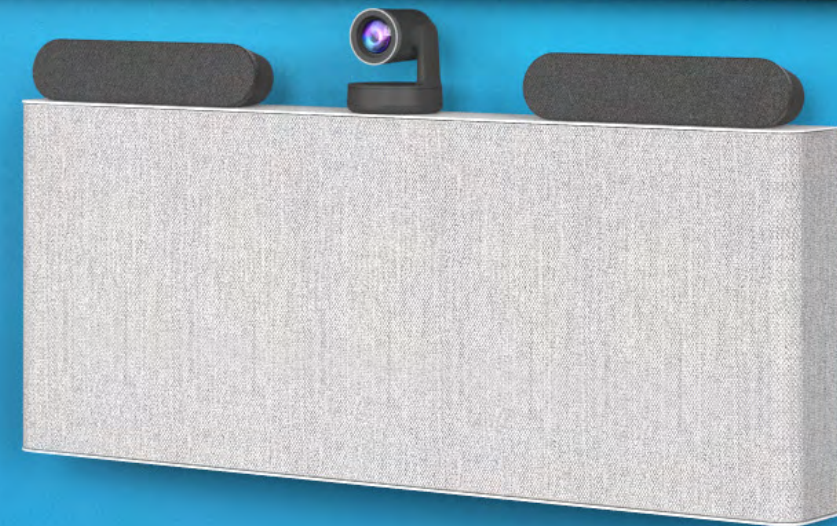

## Looks great today, and tomorrow.

Innovation in displays, cameras, microphones, and computing is advancing at a record pace. Every leap forward dramatically enhances video meetings but creates a massive effort for the people who deploy this technology. Heckler AV Credenza is an attractive platform to support the rapid deployment of today's best hardware and whatever amazing hardware is coming next year, and the years after that.

# Designed to be seen.

Your video conferencing systems are seen by everyone in your organization - and so are all the wires and components piled behind the display. Heckler AV Credenza ends that madness by providing an attractive place for all the gear. Not a wire in sight.