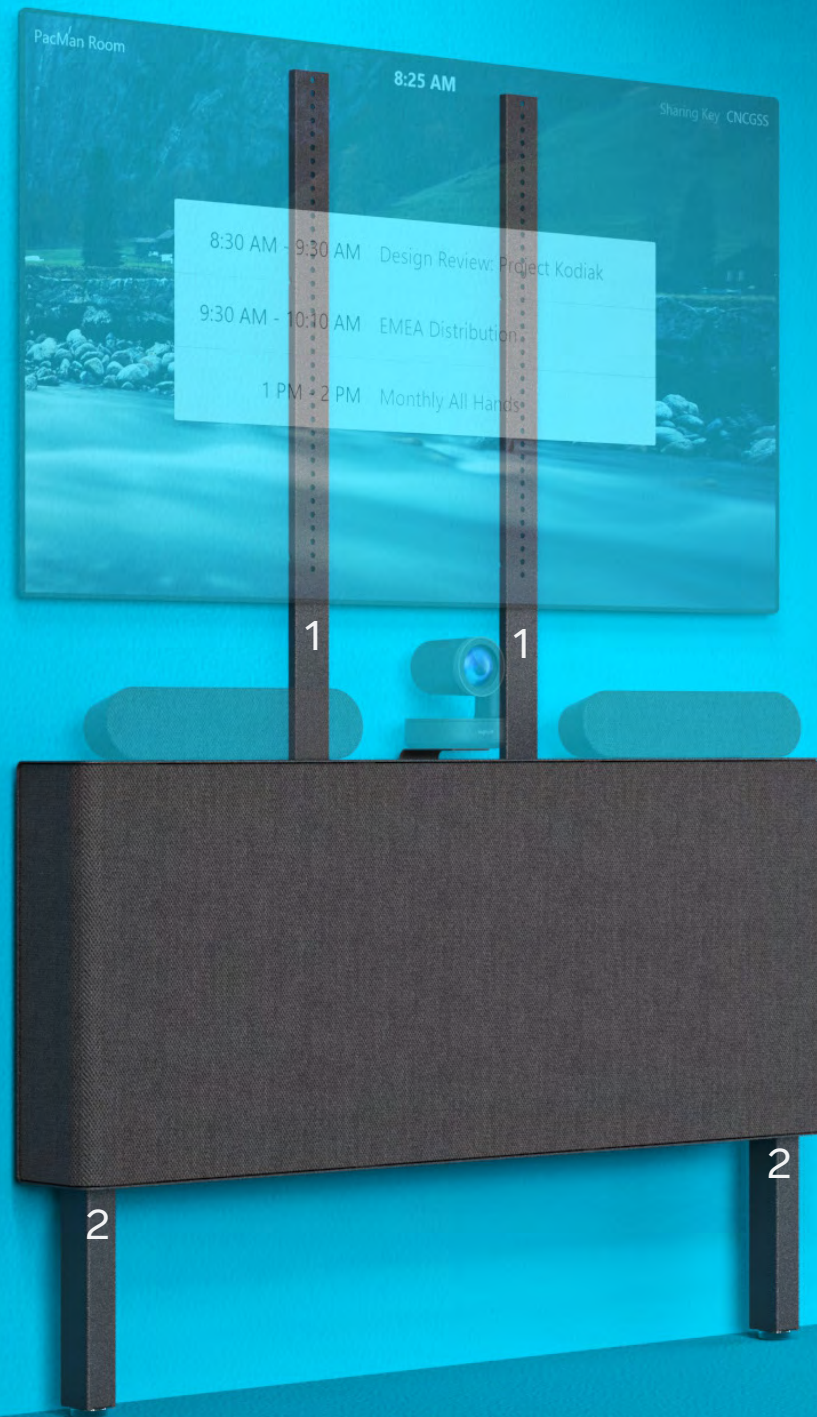

H544 - Support Kit for AV Credenza

includes:

1. Display Arm Set
2. Support Leg Set

Support kit is recommended for use with one display with VESA 400, 600, and 800 horizontal mounting positions. The weight of the display should not exceed 200 lbs.