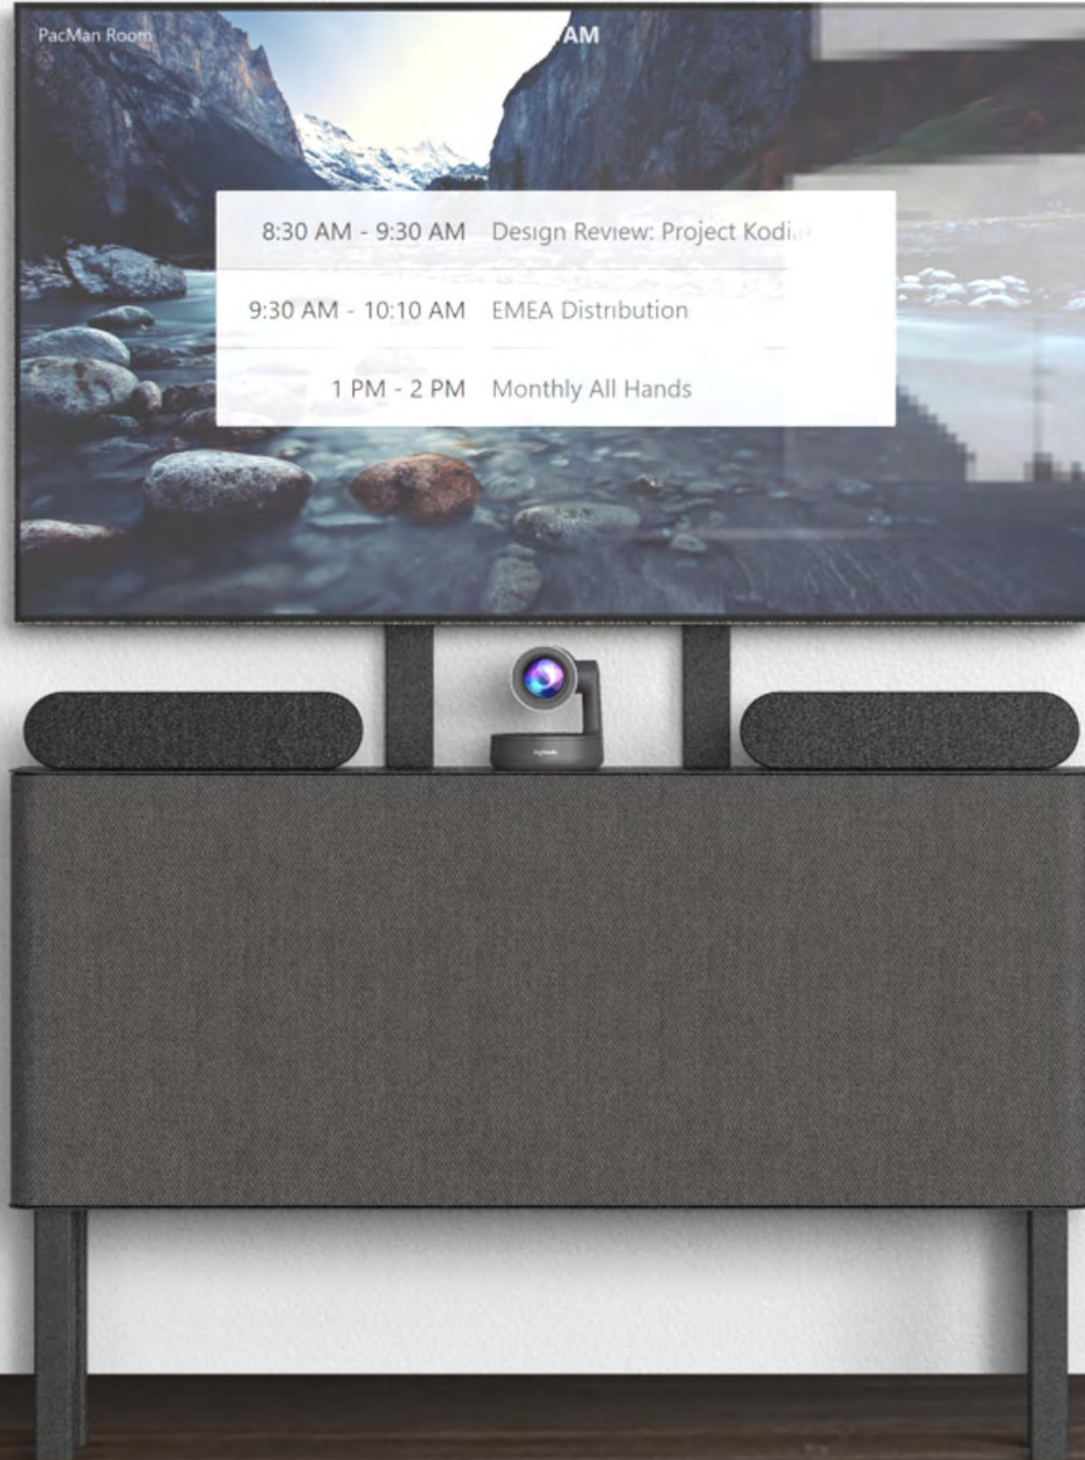

Looks great today, and tomorrow.

Innovation in displays, cameras, microphones, and computing is advancing at a record pace. Every leap forward dramatically enhances video meetings but creates a massive effort for the people who deploy this technology. Heckler AV Credenza is an attractive platform to support the rapid deployment of today's best hardware and whatever amazing hardware is coming next year, and the years after that.