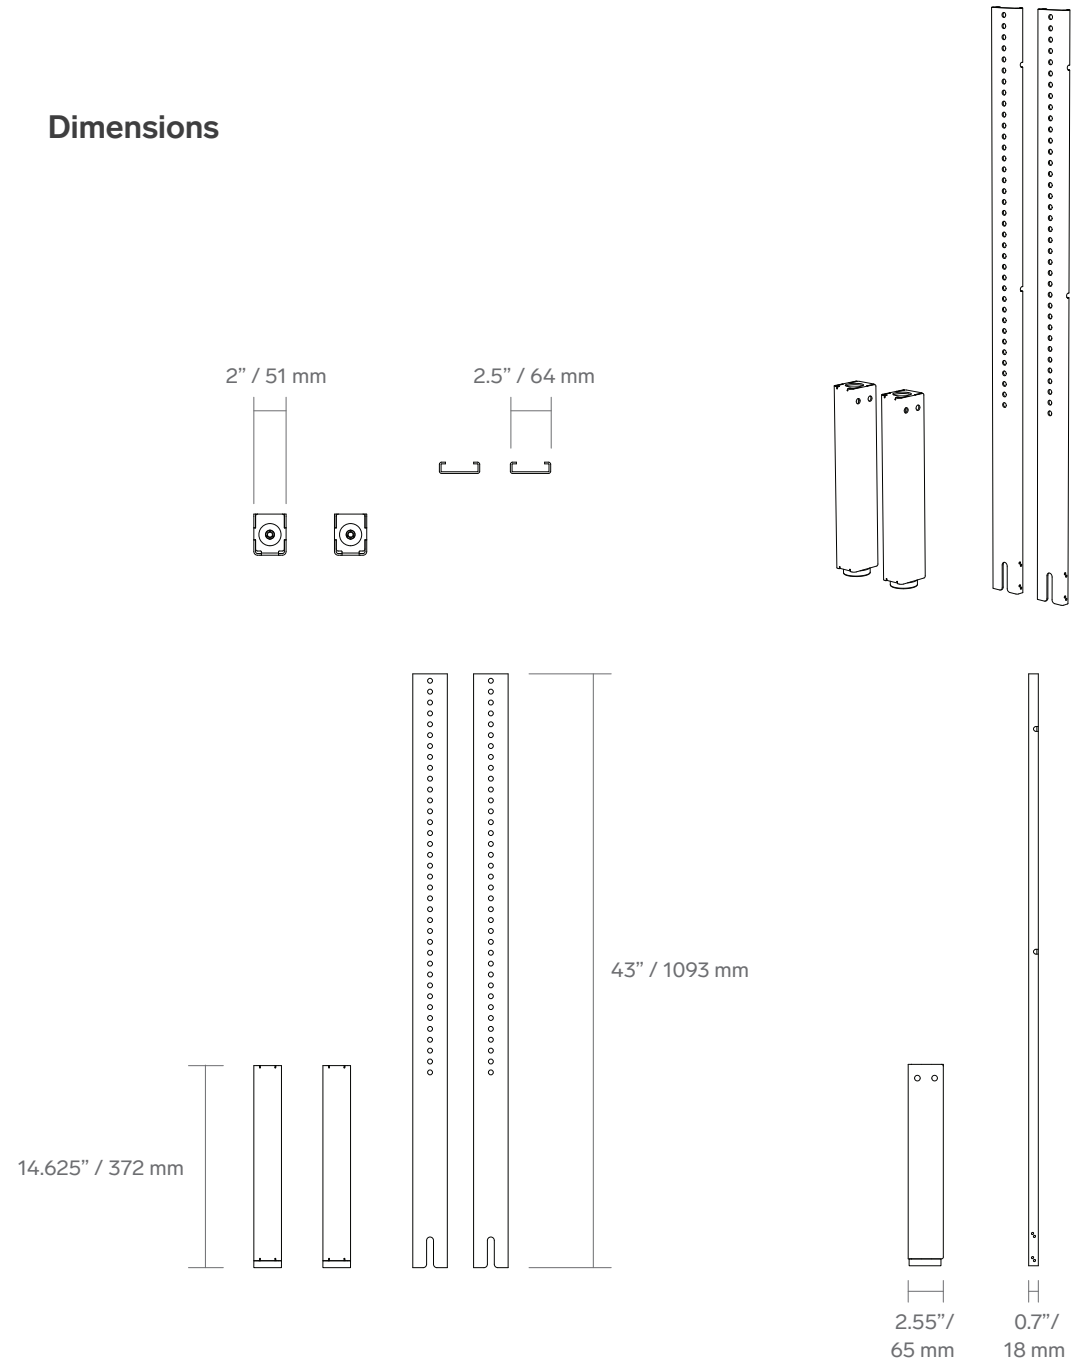

## In the Box

Set of support legs (2)

Set of display arms (2)

Assorted display mounting hardware (M4, M5, M6, M8)

Assembly hardware

Assembly tool

## Dimensions

### Product Dimension

98 x 5 x 1.29 inches  
2490 x 128 x 33 mm