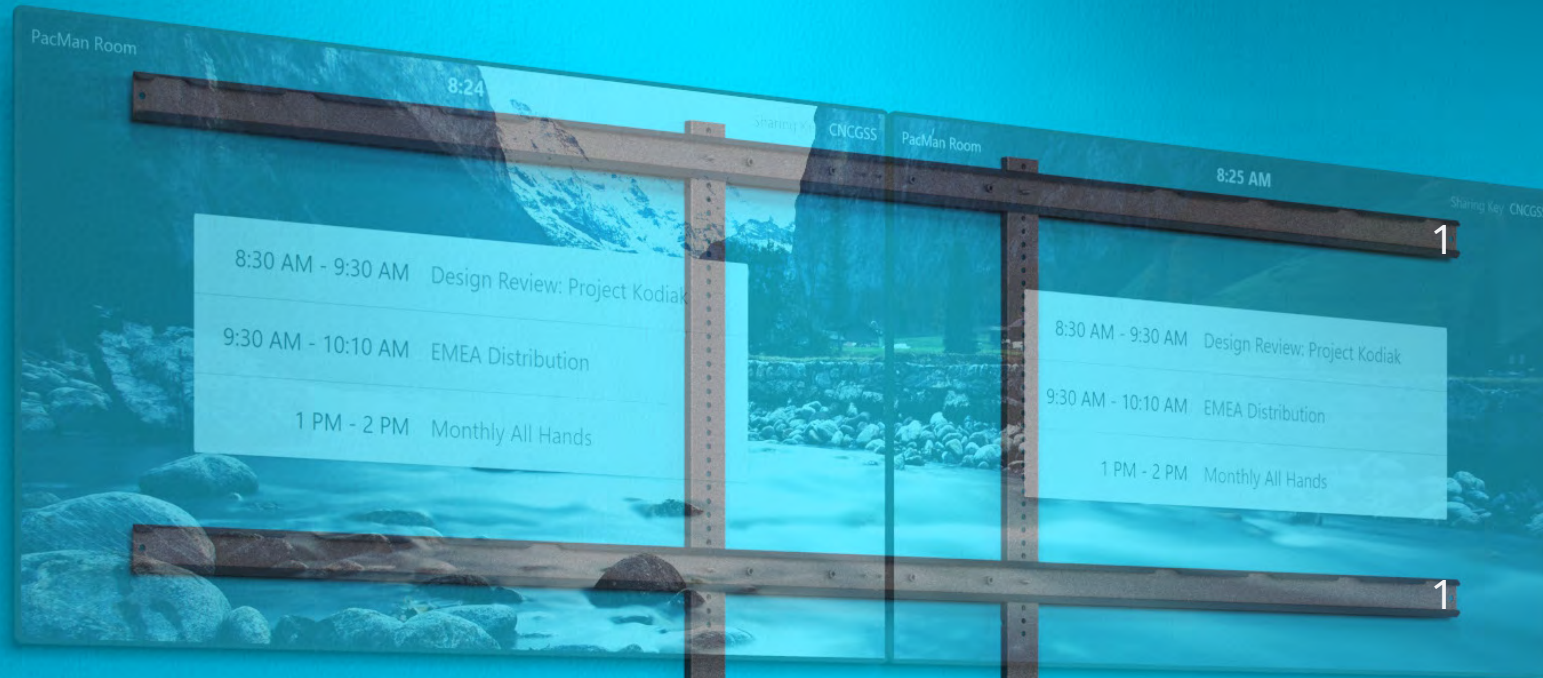

H570 - Dual Display Kit for AV Credenza

includes:

1. Dual Display Bar Set

Dual display kit is recommended for use with two 60-inch to 75-inch displays. Each display should have VESA 400, 500 or 600 mounting positions. Total weight for both displays should not exceed 250 lbs.