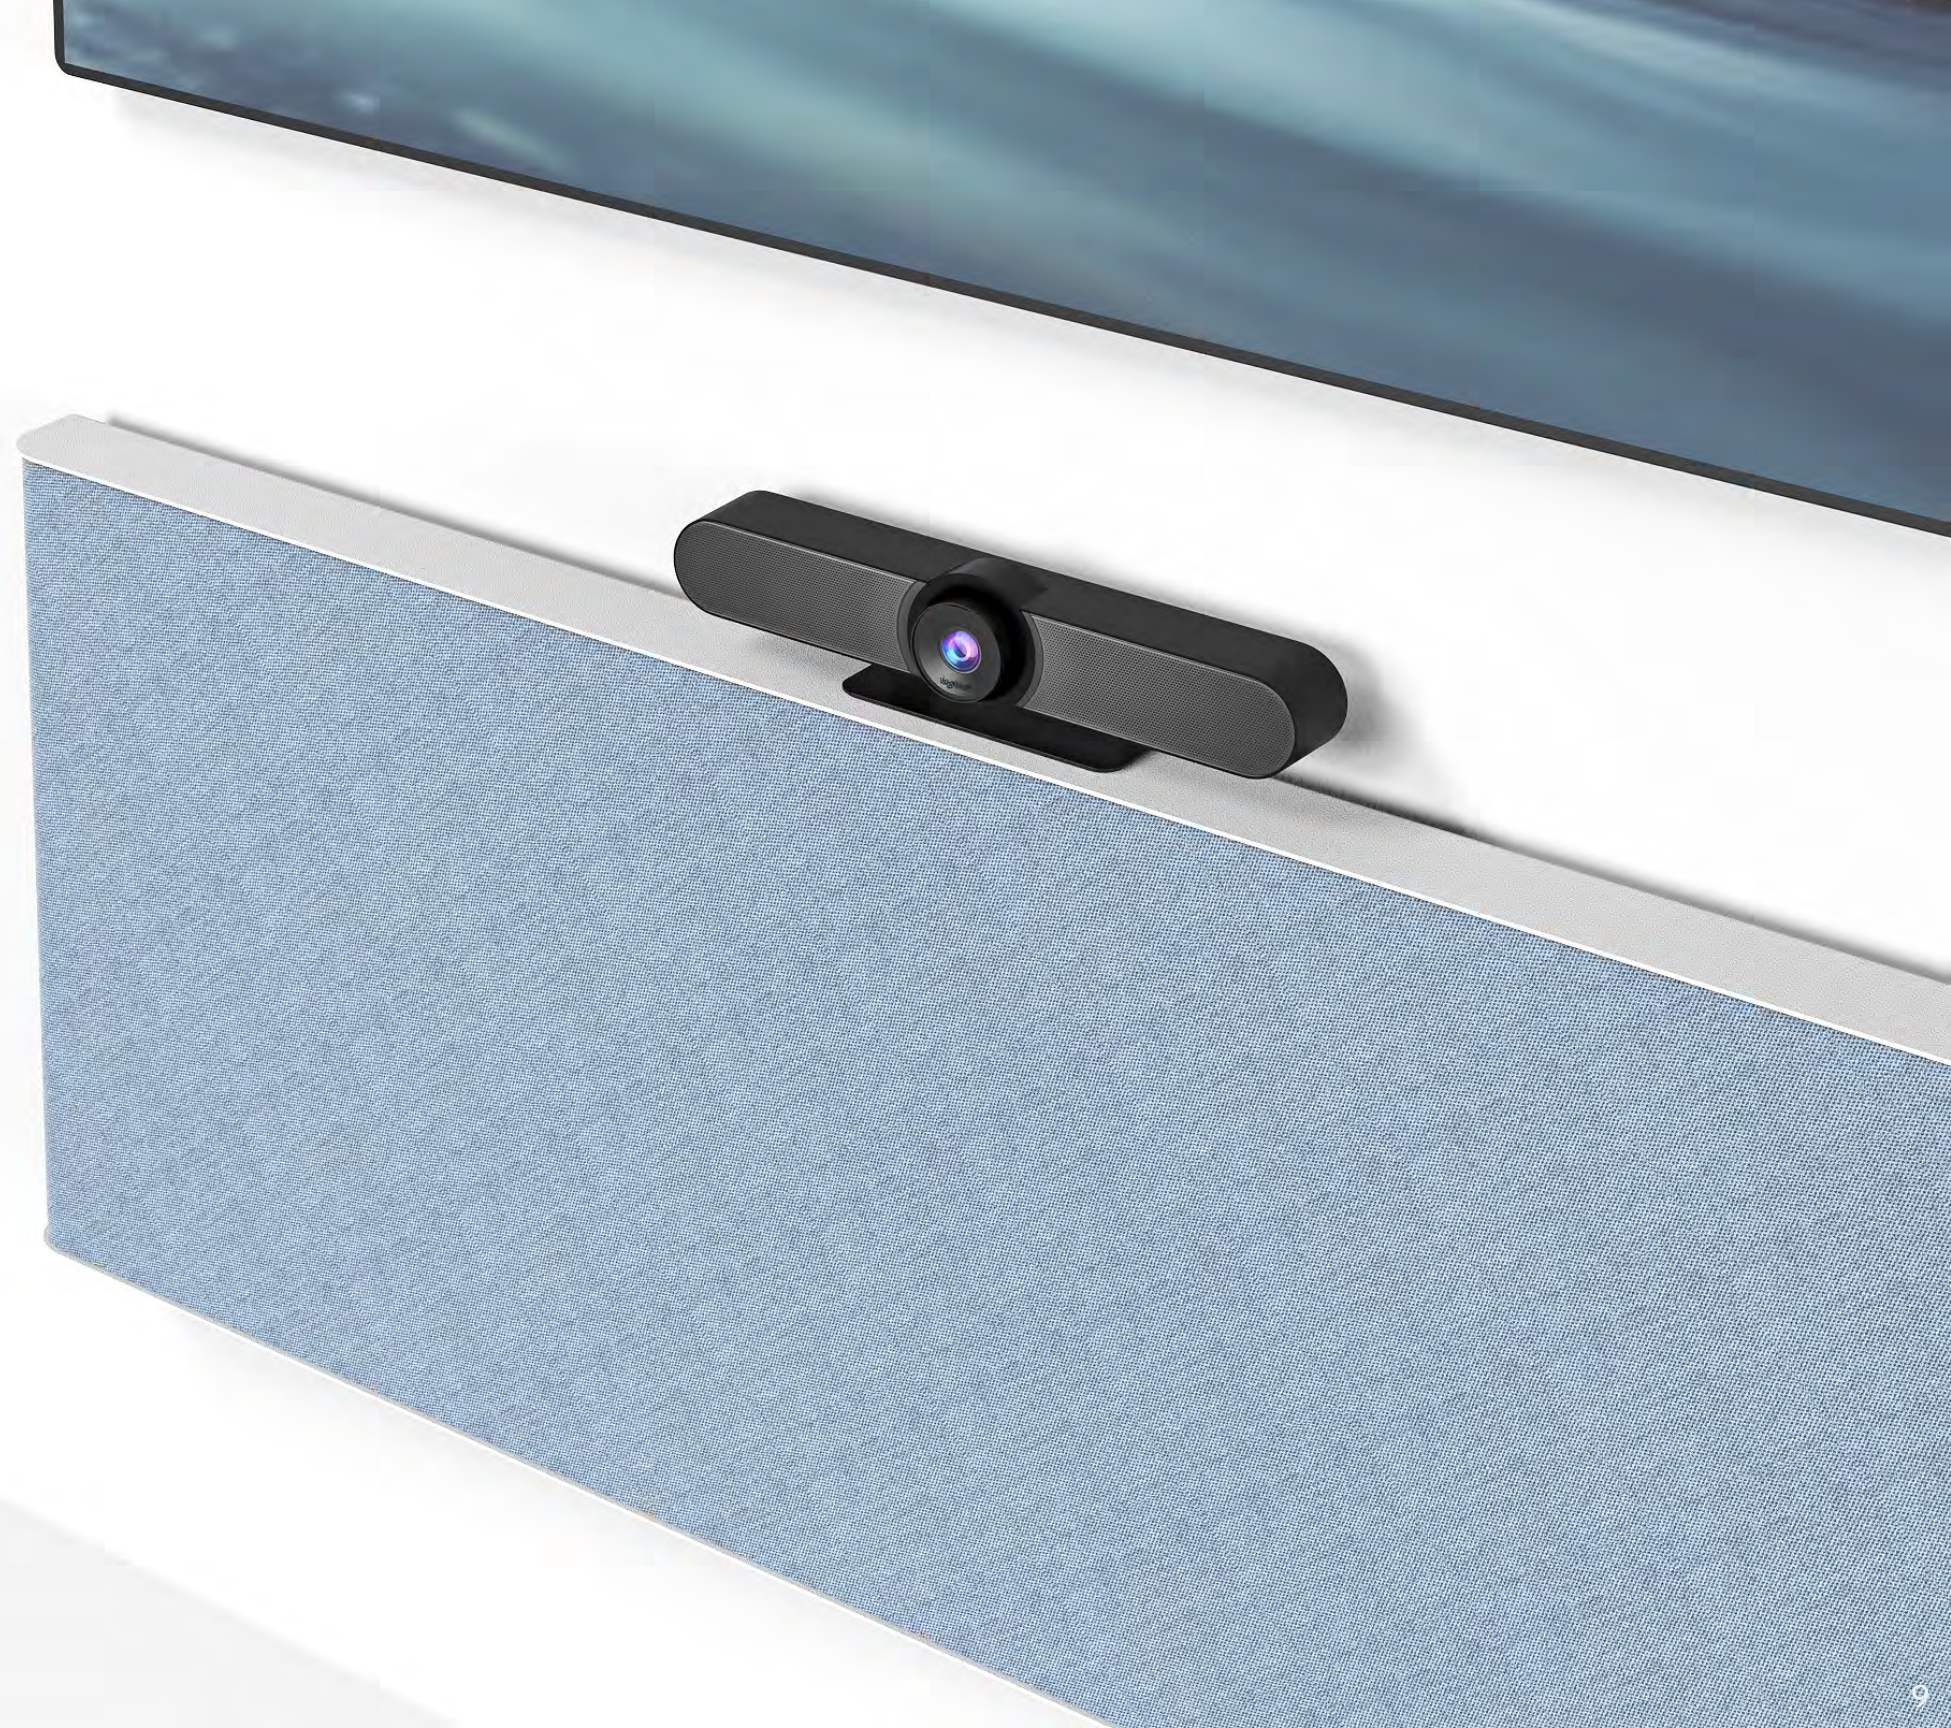

Match your rooms.

Via special order, you can select from a wide range of fabrics for your Heckler AV Credenzas - a great way to compliment your video meeting systems with your existing interior design.

Select from the Maharam Meld fabric series:

<https://www.maharam.com/products/meld/colors/002-panda>