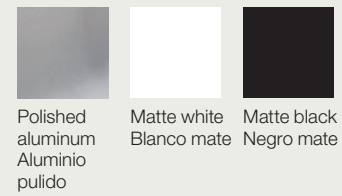

Aluminum Aluminio