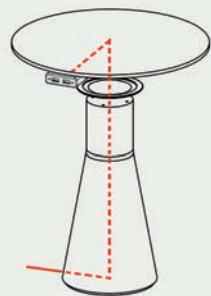

Wire management / Conectividad

Europe

Distribution
Distribución

1. Power boxes distribution: By standard, the power/data box would be offset relative to the base. For tables with more than one power box, these will be separated 1/3 between them and placed horizontally and longitudinally.

2. Wire management: The cable passes through an aluminum wire manager, keeping it hidden from the users.

3. Wiring exit: the cable exits directly from the power system or through an aluminum frame so that it is concealed at the bottom of the base. The cable then crosses the aluminum profiles of the legs and is completely hidden until it reaches the floor.

1. Distribución de sistemas: De serie, el sistema de conexiones se dispondrá en el centro de la mesa. Para las mesas con más de un sistema, estos se colocarán con una separación de 1/3 de la longitud total de la mesa y en sentido longitudinal.

2. Gestión del cableado: El cable sale directamente del sistema de electrificación, permaneciendo invisible al usuario.

3. Salida del cableado: La salida del cable se realiza directamente desde el propio sistema de conexiones hasta el interior de la base de polietileno quedando oculto hasta llegar al suelo.

PS 0715