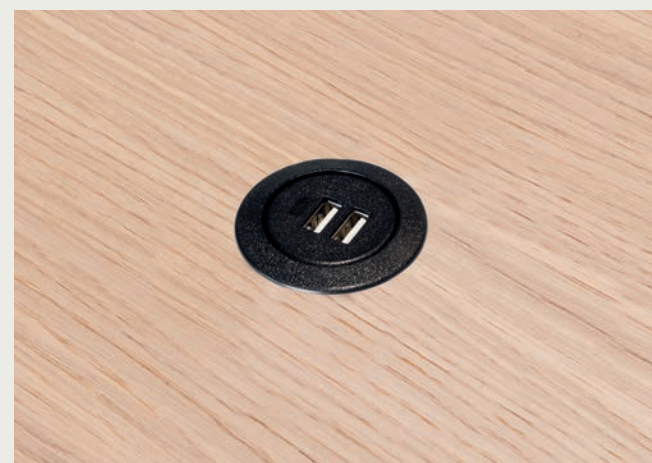

PS 0715

In surface  
In surface

**USB charging system**

Composed of 2 USB charging. It is available in two finishes, black and white.

**Sistema de carga USB**

Compuesto por 2 USB de carga . Está disponible en dos acabados, negro y blanco.

PS 0718

Reverse Occasional

In surface  
In surface

**Qi charging system**

Composed of a large surface for charging by induction, 1 power + 1USB charging (PS 0716) or 2USB charging (PS 0717). It is available in two finishes, black and white.