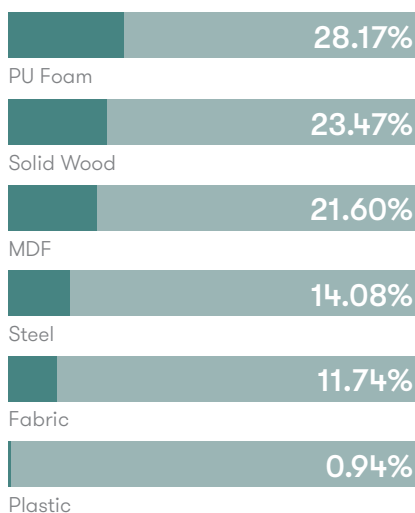

Material Content

Components are constructed of the following

Recycled Content

Contains up to 22.90% of Recycled Material

Recyclability

The range is 99% recyclable

99%

Finish Options