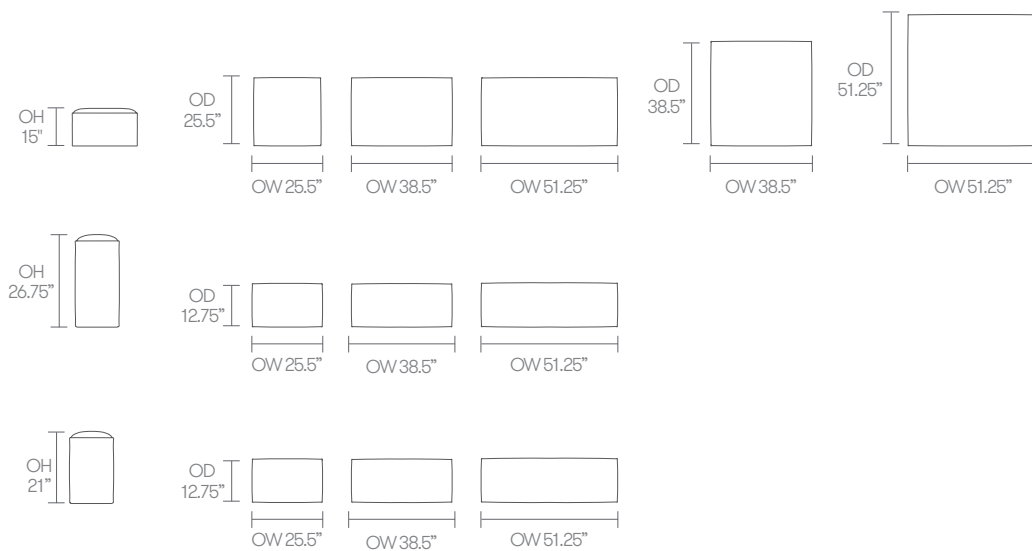

- Traditional carcass construction
- Super soft foam upholstery
- Turned out top sewn seam
- Configurable linking plates x2
- Plastic glides

Optional Features

- Two-tone upholstery

Dimensions

Environmental Performance