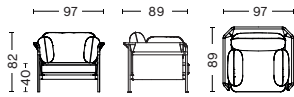

### DIMENSIONS

#### 1 SEATER

WIDTH 97 CM | 38.19"  
DEPTH 89 CM | 35.04"  
HEIGHT 82 CM | 32.28"  
SEAT HEIGHT 40 CM | 15.75"  
SEAT WIDTH 65 CM | 25.59"