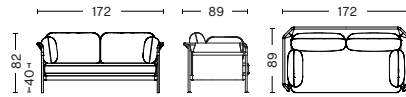

### DIMENSIONS

#### 1 SEATER

WIDTH 97 CM | 38.19"  
DEPTH 89 CM | 35.04"  
HEIGHT 82 CM | 32.28"  
SEAT HEIGHT 40 CM | 15.75"  
SEAT WIDTH 65 CM | 25.59"