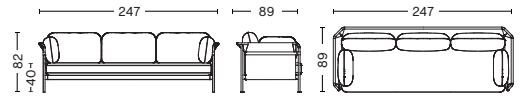

### DIMENSIONS

#### 1 SEATER

WIDTH 97 CM | 38.19"  
DEPTH 89 CM | 35.04"  
HEIGHT 82 CM | 32.28"  
SEAT HEIGHT 40 CM | 15.75"  
SEAT WIDTH 65 CM | 25.59"

#### 2 SEATER

WIDTH 172 CM | 67.72"  
DEPTH 89 CM | 35.04"  
HEIGHT 82 CM | 32.28"  
SEAT HEIGHT 40 CM | 15.75"  
SEAT WIDTH 65 CM | 25.59"

#### 3 SEATER

WIDTH 247 CM | 97.24"  
DEPTH 89 CM | 35.04"  
HEIGHT 82 CM | 32.28"  
SEAT HEIGHT 40 CM | 15.75"  
SEAT WIDTH 65 CM | 25.59"