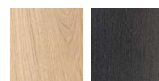

TEO OAK COUNTER

TEO OAK COUNTER UPHOLSTERED

TEO OAK BAR

TEO OAK BAR UPHOLSTERED

TEO

frame	beech or oak
frame finish	black stained or varnished
seat	beech, oak plywood or upholstered
seat finish	black stained, varnished or faux leather upholstery
glides	felt

FRAME COLOURS

OAK WOOD

NEARLY BLACK BEECH

SEAT COLOUR

OAK WOOD

NEARLY BLACK BEECH

CHESTNUT FAUX LEATHER

BLACK FAUX LEATHER