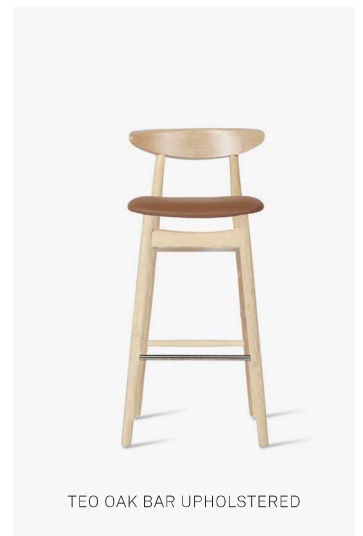

VINCENT SHEPPARD

TEO COUNTER & BAR STOOLS

PRODUCT DATA SHEET

TEO DINING CHAIR

TEO COUNTER

TEO COUNTER UPHOLSTERED

TEO BAR

TEO BAR UPHOLSTERED

TEO OAK COUNTER

TEO OAK COUNTER UPHOLSTERED

TEO OAK BAR

TEO OAK BAR UPHOLSTERED

TEO

frame	beech or oak
frame finish	black stained or varnished
seat	beech, oak plywood or upholstered
seat finish	black stained, varnished or faux leather upholstery
glides	felt

FRAME COLOURS

OAK WOOD

NEARLY BLACK BEECH

SEAT COLOUR

OAK WOOD

NEARLY BLACK BEECH

CHESTNUT FAUX LEATHER

BLACK FAUX LEATHER

DIMENSIONS

TEO DINING CHAIR

VARIANTS

VARIANT	ITEM CODE	FINISH	PACKAGE DIMENSION (cm/inch)		CBM (m ³ /ft ³)		WEIGHT (kg/lb)	
counter	CS015C005	nearly black varnished beech	56 x 118 x 51	22 x 46 x 20	0,34	12	5,5	12
counter upholstered	CS016C005	nearly black varnished beech	56 x 118 x 51	22 x 46 x 20	0,34	12	5,5	12
bar	BS015C005	nearly black varnished beech	56 x 118 x 51	22 x 46 x 20	0,34	12	5,5	12
bar upholstered	BS016C005	nearly black varnished beech	56 x 118 x 51	22 x 46 x 20	0,34	12	5,5	12
counter	CS115C014	natural varnished oak	56 x 118 x 51	22 x 46 x 20	0,34	12	5,5	12
counter upholstered	CS116C014	natural varnished oak	56 x 118 x 51	22 x 46 x 20	0,34	12	5,5	12
bar	BS115C014	natural varnished oak	56 x 118 x 51	22 x 46 x 20	0,34	12	5,5	12
bar upholstered	BS116C014	natural varnished oak	56 x 118 x 51	22 x 46 x 20	0,34	12	5,5	12