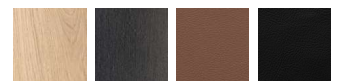

TEO OAK COUNTER

TEO OAK COUNTER UPHOLSTERED

TEO OAK BAR

TEO OAK BAR UPHOLSTERED

TEO

frame	beech or oak
frame finish	black stained or varnished
seat	beech, oak plywood or upholstered
seat finish	black stained, varnished or faux leather upholstery
glides	felt

FRAME COLOURS

OAK WOOD

NEARLY BLACK BEECH

SEAT COLOUR

OAK WOOD

NEARLY BLACK BEECH

CHESTNUT FAUX LEATHER

BLACK FAUX LEATHER