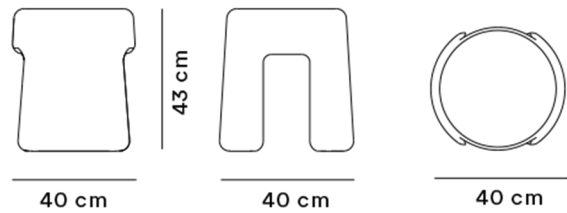

Colours

Wool

Upholstery according to current price list.

Fredericia