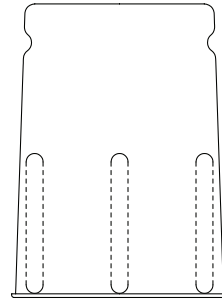

3D model

3D files of all products are available on the product pages on hem.com

Last Stool

Top view

32 cm / 12.6 in

Front view

44 cm / 17.3 in

Last Stool with felt strips for stacking

Stackability

Last Stool
1 - 10

Approximately
135 cm / 53.1 in

The Last Stools can only be stacked by using the custom felt strips you receive in your package. You can also order the felt strips on our website. Please only stack a maximum of 10 Last Stools and never stack them without the felt strips. Do not sit on the stools when they are stacked.