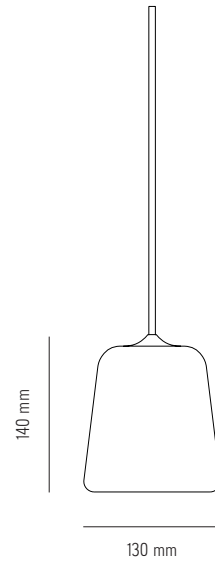

## Specifications

<b>Product Name</b>	Material Pendant
<b>Designer</b>	Nørgaard & Kechayas
<b>Year</b>	2019
<b>Category</b>	Lighting
<b>Type</b>	Pendant
<b>Material</b>	Marble shade w. powder coated aluminium and steel base
<b>Colour/Variant</b>	Black Base w. White Marble, white Opal Glass or Stainless Steel
<b>Product Dimensions</b>	H: 140 X Ø: 130 mm
<b>Packaging Dimensions</b>	H: 180 X W: 170 X D: 292 mm
<b>Cord</b>	Black PVC, 2900 mm
<b>Weight</b>	1,85 kg
<b>Weight (incl. Packaging)</b>	2,1 kg
<b>Light Source</b>	E14, Max 15W / LED Max 7W (220-240~ 50/60 Hz)
<b>Bulb</b>	Not Included
<b>Certification</b>	CE, Class II, IP20
<b>County of origin</b>	China
<b>Master packaging</b>	1