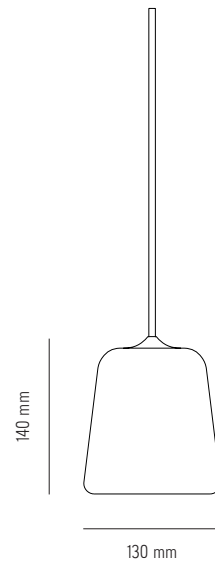

## Specifications

<b>Product Name</b>	Material Pendant
<b>Designer</b>	Nørgaard & Kechayas
<b>Year</b>	2019
<b>Category</b>	Lighting
<b>Type</b>	Pendant
<b>Material</b>	Material shade, powder coated aluminium fitting
<b>Colour/Variant</b>	Natural Cork, Mixed Cork, Natural Oak, Smoked Oak, Light Grey Concrete, Dark Grey Concrete, Black Marble, White Marble, Terracotta, Yellow Steel
<b>Product Dimensions</b>	H: 140 X Ø: 130 mm
<b>Packaging Dimensions</b>	H: 180 X W: 170 X D: 292 mm
<b>Cord</b>	PVC, 2900 mm - Fitting w. White inner Shade/reflector and standard canopy and mounting kit.
<b>Weight</b>	//
<b>Weight (incl. Packaging)</b>	//
<b>Light Source</b>	E14, Max 15W / LED Max 7W (220-240~ 50/60 Hz)
<b>Bulb</b>	Not Included
<b>Certification</b>	CE, Class II, IP20
<b>County of origin</b>	China
<b>Master packaging</b>	1