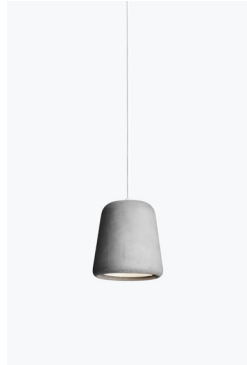

## Material Pendant, The New Edition *Nørgaard & Kechayas*

With the Material Pendant being our most popular product since day one, we are more than excited to extend this strikingly minimalist range. The introduction of the Material Table Lamp and Material Wall Lamp allows you to bring the beauty of natural materials into every room of the house. Both products feature a pivoting head for added function, and a sleek black frame that places your chosen material front and centre. From the warmth of mixed cork and terracotta, to the textural concrete finish, the Material series is perfect for those intimate settings

## Variation

Natural Cork

Natural Cork

Natural Oak

Smoked Oak

Black Marble

White Marble

Light Grey Concrete