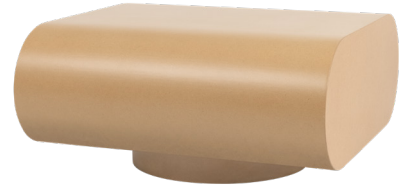

Stump Table

Fact Sheet

Stump Coffee Table Large

Design by Faye Toogood

The Stump Tables by Faye Toogood are understated, elegant, and heroic in their generous proportions. With stocky forms rendered in warm textural fiberboard, the tables feel organic and elemental. Crisp lines, graphic shapes, and a clear water-based lacquer finish lend these objects sophistication too. The Stump Coffee Tables are ideal as a sculptural center point around which to arrange your living room, whilst the Stump Side Table is as robust and bold as an occasional table can be.

Product name	Finish	SKU	
Stump Coffee Table Large	Natural	30579	
<p>Material Natural MDF Matte water-based Lacquer</p> <p>Wood is a natural material. The color of MDF might vary from piece to piece.</p> <p>Country of origin Germany</p> <p>3D model 3D files of all products are available on the product pages on hem.com</p>	<p>Always in stock We keep all our products in stock and ready to ship from our warehouses in the US and EU</p>  <p>Natural Natural Lacquered MDF</p> <p>Samples We supply samples of all our material finishes, order them directly from hem.com/samples</p>		
	<p>Stump Coffee Table Large</p>		
	Front view	115 cm / 45.2 in	31 cm / 12.2 in
	Side view	77 cm / 33.3 in	31 cm / 12.2 in
Top view	115 cm / 45.2 in	77 cm / 33.3 in	

Stump Coffee Table Medium

Design by Faye Toogood

The Stump Tables by Faye Toogood are understated, elegant, and heroic in their generous proportions. With stocky forms rendered in warm textural fiberboard, the tables feel organic and elemental. Crisp lines, graphic shapes, and a clear water-based lacquer finish lend these objects sophistication too. The Stump Coffee Tables are ideal as a sculptural center point around which to arrange your living room, whilst the Stump Side Table is as robust and bold as an occasional table can be.