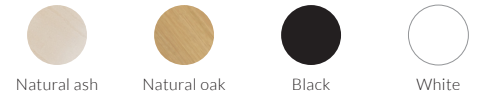

PADDLE CHAIR

PRODUCT DESCRIPTION

Chair made out of oak or ash.
Available in 4 colours.

MATERIALS

Ash - Oak

COLOURS

PADDLE CHAIR

PADDLE STOOL

PRODUCT DESCRIPTION

Stool made out of oak or ash.
Available in 2 heights (65 cm, 75 cm).
Available in 4 colours.

MATERIALS

Ash - Oak

COLOURS

PADDLE STOOL H75

PADDLE STOOL H65

PADDLE ROUND TABLE