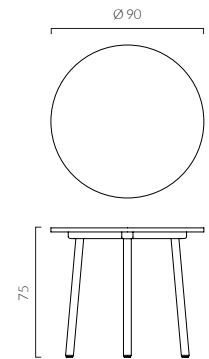

PADDLE ROUND TABLE

PRODUCT DESCRIPTION

Round table made out of oak or ash.
Available in 2 diameters (90 cm, 120 cm)
90 cm : 3 legs table / 120 cm : 4 legs table.
Available in 4 colours.
Flat packing : kit form to be mounted.

MATERIALS

Ash - Oak

PADDLE ROUND TABLE Ø90