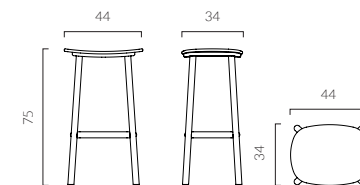

PRODUCT DESCRIPTION

Stool made out of oak or ash.
Available in 2 heights (65 cm, 75 cm).
Available in 4 colours.

MATERIALS

Ash - Oak

COLOURS

PADDLE STOOL H75

PADDLE STOOL H65

PADDLE ROUND TABLE

PRODUCT DESCRIPTION

Round table made out of oak or ash.
Available in 2 diameters (90 cm, 120 cm)
90 cm : 3 legs table / 120 cm : 4 legs table.
Available in 4 colours.
Flat packing : kit form to be mounted.