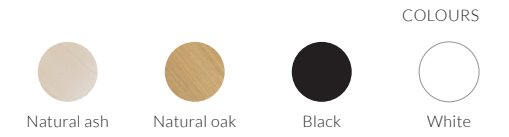

PADDLE ROUND TABLE

PRODUCT DESCRIPTION

Round table made out of oak or ash.
Available in 2 diameters (90 cm, 120 cm)
90 cm : 3 legs table / 120 cm : 4 legs table.
Available in 4 colours.
Flat packing : kit form to be mounted.

MATERIALS

Ash - Oak

PADDLE ROUND TABLE Ø90

PADDLE ROUND TABLE Ø120

PADDLE SQUARE TABLE

PRODUCT DESCRIPTION

Square table made out of oak or ash.
Available in 4 colours.
Flat packing : kit form to be mounted.

MATERIALS

Ash - Oak

PADDLE SQUARE TABLE