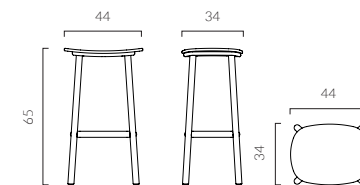

PRODUCT DESCRIPTION

Stool made out of oak or ash.
Available in 2 heights (65 cm, 75 cm).
Available in 4 colours.

MATERIALS

Ash - Oak

COLOURS

PADDLE STOOL H75

PADDLE STOOL H65

PADDLE ROUND TABLE

PRODUCT DESCRIPTION

Round table made out of oak or ash.
Available in 2 diameters (90 cm, 120 cm)
90 cm : 3 legs table / 120 cm : 4 legs table.
Available in 4 colours.
Flat packing : kit form to be mounted.