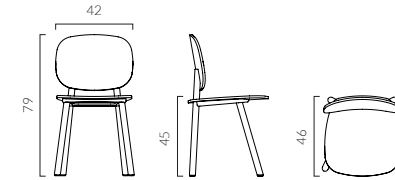

COLOURS

PADDLE CHAIR