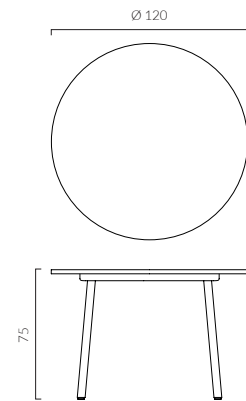

PRODUCT DESCRIPTION

Stool made out of oak or ash.
Available in 2 heights (65 cm, 75 cm).
Available in 4 colours.

MATERIALS

Ash - Oak

COLOURS

PADDLE STOOL H75

PADDLE STOOL H65

PADDLE ROUND TABLE

PRODUCT DESCRIPTION

Round table made out of oak or ash.
Available in 2 diameters (90 cm, 120 cm)
90 cm : 3 legs table / 120 cm : 4 legs table.
Available in 4 colours.
Flat packing : kit form to be mounted.

MATERIALS

Ash - Oak

PADDLE ROUND TABLE Ø90

PADDLE ROUND TABLE Ø120

PADDLE SQUARE TABLE

PRODUCT DESCRIPTION

Square table made out of oak or ash.
Available in 4 colours.
Flat packing : kit form to be mounted.