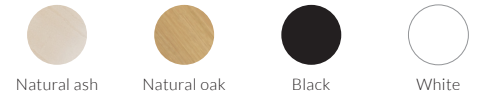

PADDLE CHAIR

PRODUCT DESCRIPTION

Chair made out of oak or ash.
Available in 4 colours.

MATERIALS

Ash - Oak

COLOURS

PADDLE CHAIR

PADDLE STOOL

PRODUCT DESCRIPTION

Stool made out of oak or ash.
Available in 2 heights (65 cm, 75 cm).
Available in 4 colours.

MATERIALS

Ash - Oak

COLOURS

PADDLE STOOL H75

PADDLE STOOL H65

PADDLE ROUND TABLE