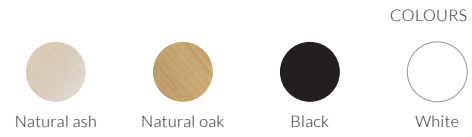

MATERIALS

Ash - Oak

PADDLE ROUND TABLE Ø90

PADDLE ROUND TABLE Ø120

PADDLE SQUARE TABLE

PRODUCT DESCRIPTION

Square table made out of oak or ash.
Available in 4 colours.
Flat packing : kit form to be mounted.