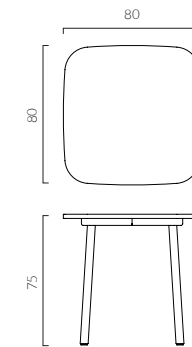

MATERIALS

Ash - Oak

PADDLE SQUARE TABLE