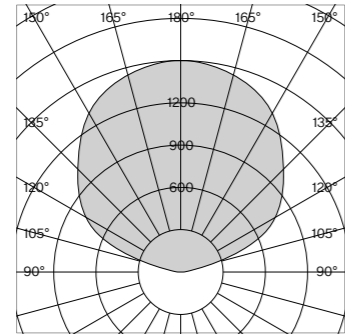

Dimming wheel

The top disc of the base is an integrated dimming wheel and switch. The teeth from the rotation plate interrupt the IR signal at the light barriers, allowing a seamless transition from powerful yet friendly general lighting to a more intimate atmosphere.

Technical information

Luminous intensity distribution (polar)

w164 Alto traffic white
Luminous flux: 4459 lm
Efficacy: 89 lm / W

● C0/C180
 ○ C90/C270

Physical	Mounting	Free-standing
	Material	Aluminium
	Colour	Article-specific information
	Net weight	15.2 kg
	Operation	Integrated rotary dimmer
	IP rating	20