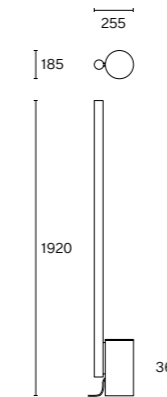

Technical information

Luminous intensity distribution (polar)

w164 Alto traffic white
Luminous flux: 4459 lm
Efficacy: 89 lm / W

● C0/C180
 ○ C90/C270

Physical	Mounting	Free-standing
	Material	Aluminium
	Colour	Article-specific information
	Net weight	15.2 kg
	Operation	Integrated rotary dimmer
	IP rating	20

Electronics	System power	50 W
	Voltage	220–240 V
	Light control	Dimmable
	Insulation class	I

Packaging	Dimensions	L195 × W22 × H27 cm (0.12 m ³)
	Gross weight	23 kg

w164 Alto

Article-specific information