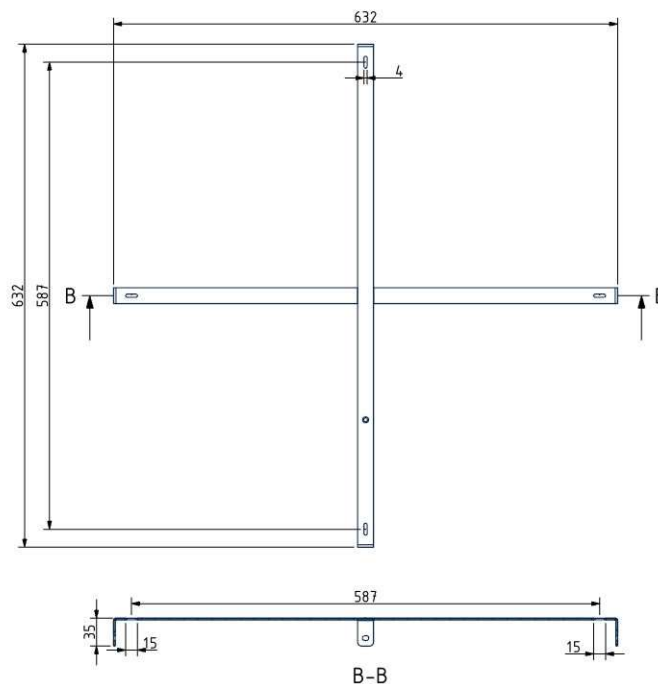

Hole placement