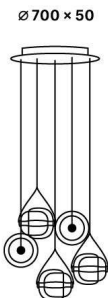

## Description

Capsula is a sophisticated light bearing resemblance to a plant cell or seed. The nucleus of the piece is a tubular triplex-glass LED light source that transects the inner shade and translucent external shell to form a notional axis.

## Tech. description

Capsula comprises three glass components. The light source is housed in a glass tube and uses special Brokis connectors in metal end caps. The end caps hold the light together even once the cords have been removed. The light is hung from a ceiling canopy, which also contains the electronics.

## CONSTRUCTION SPECIFICATION

**Weight:** 20 kg  
**Construction material:** glass, metal  
**Cord length [mm]:** 2,200 mm  
**Mounting:** Ceiling  
**Environment:** Indoor

## DIMENSIONS [mm]