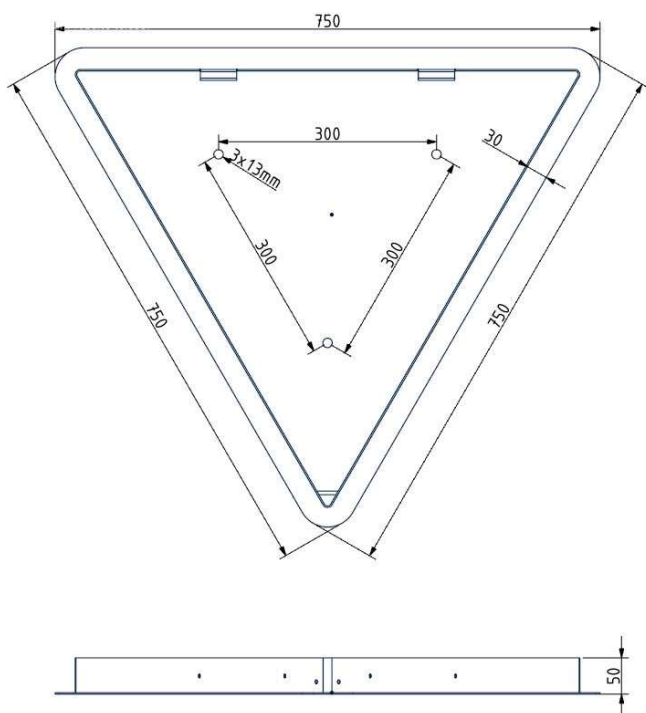

Drawing

Hole placement