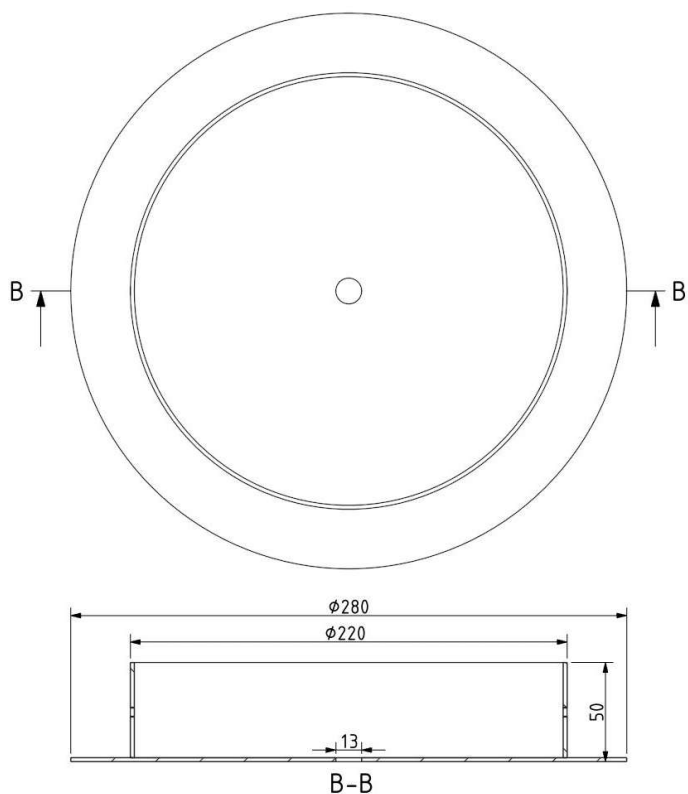

INNER FIXTURE

Dimensions O x w [mm] 280 x 50 mm
Weight [kg] 1.6 kg
Material metal

Drawing

Hole placement