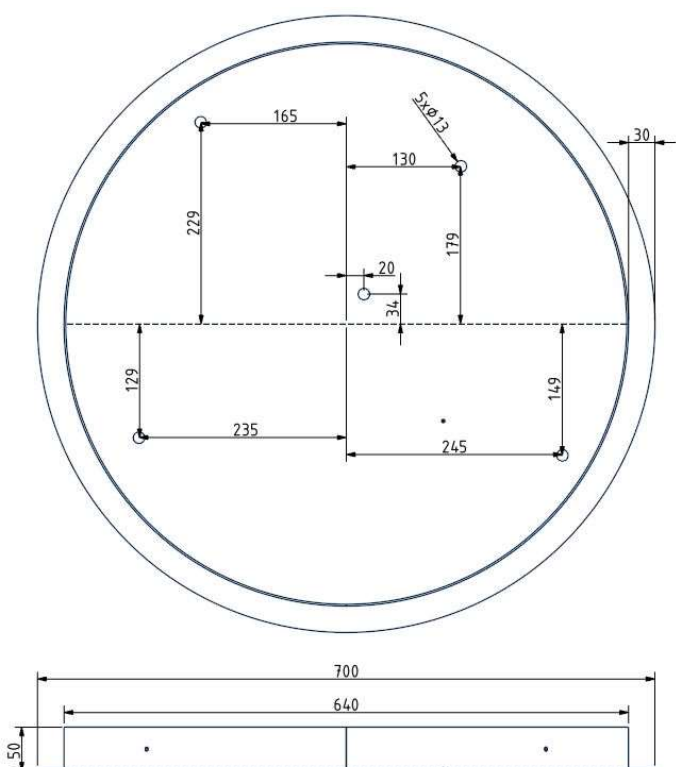

INNER FIXTURE

Dimensions O x w [mm] 700 x 50 mm
Weight [kg] 8.3 kg
Material metal

Drawing

Hole placement