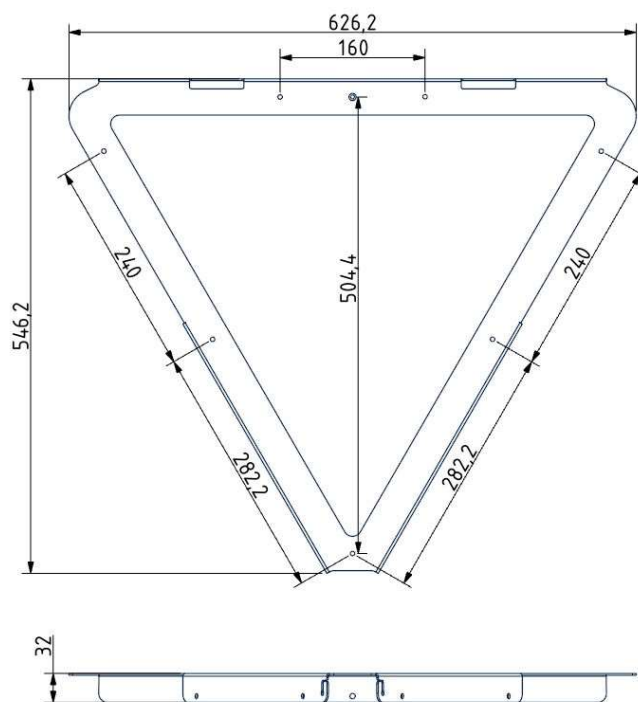

Drawing

Hole placement