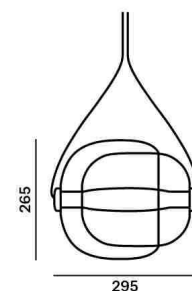

## DIMENSIONS [mm]

## DIMENSIONS [mm]

△ 750 × 50

### INNER FIXTURE

Dimensions l x w x h [mm] 750 x 750 x 50 mm  
Weight [kg] 7.8 kg  
Material metal