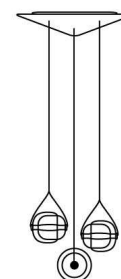

## Tech. description

Capsula comprises three glass components. The light source is housed in a glass tube and uses special Brokis connectors in metal end caps. The end caps hold the light together even once the cords have been removed. The light is hung from a ceiling canopy, which also contains the electronics.

## Description

Capsula is a sophisticated light bearing resemblance to a plant cell or seed. The nucleus of the piece is a tubular triplex-glass LED light source that transects the inner shade and translucent external shell to form a notional axis.

## DIMENSIONS [mm]

△ 750 × 50