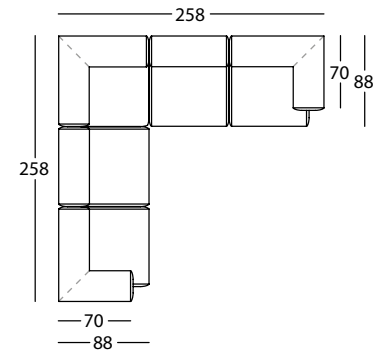

Ref: 365.122.K.I 365.151.H 365.122.K.I

365.161.J 365.121.H 365.122.K.D

365.161.J 365.121.H 365.122.K.D

365.122.K.I

365.121.H

365.122.K.I