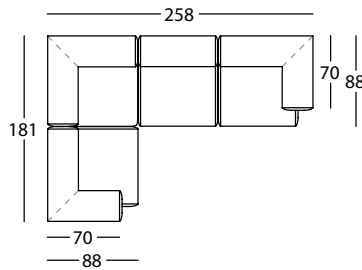

Ref: 365.122.K.I 365.151.H 365.122.K.I

365.161.J 365.121.H 365.122.K.D

365.161.J 365.121.H 365.122.K.D

365.122.K.I

365.121.H

365.122.K.I